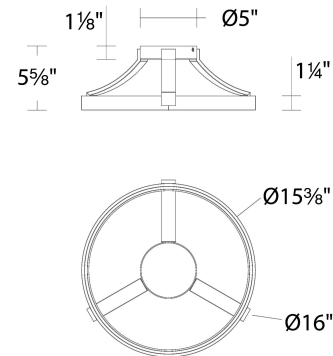

WAC LIGHTING

Fixture Type: _____

Catalog Number: _____

Project: _____

Location: _____

Chaucer

Flush Mount 3000K

Model & Size	Color Temp & CRI	Finish	Watt	LED Lumens	Delivered Lumens
FM-63216 16"	3000K 90	BK Black WT White	24W	2200	1204

Example: **FM-63216-WT**

For custom requests please contact customs@wacighting.com

FEATURES

- Driver concealed within the canopy
- 5 Year warranty

SPECIFICATIONS

Color Temp:	3000K
Input:	120-277 VAC,50/60Hz
CRI:	90
Dimming:	ELV: 100-10% , 0-10V: 100-5%,TRIAC: 100-10%
Rated Life:	50000 Hours
Mounting:	Can be mounted on ceiling or wall in all orientations
Standards:	ETL, cETL, Title 24 JA8-2019 Compliant Damp Location Listed
Construction:	Aluminum body, silicone diffuser

REPLACEMENT PARTS

HDW-SY22-CE - Hardware Pack

FINISHES:

LINE DRAWING:

FM-63216