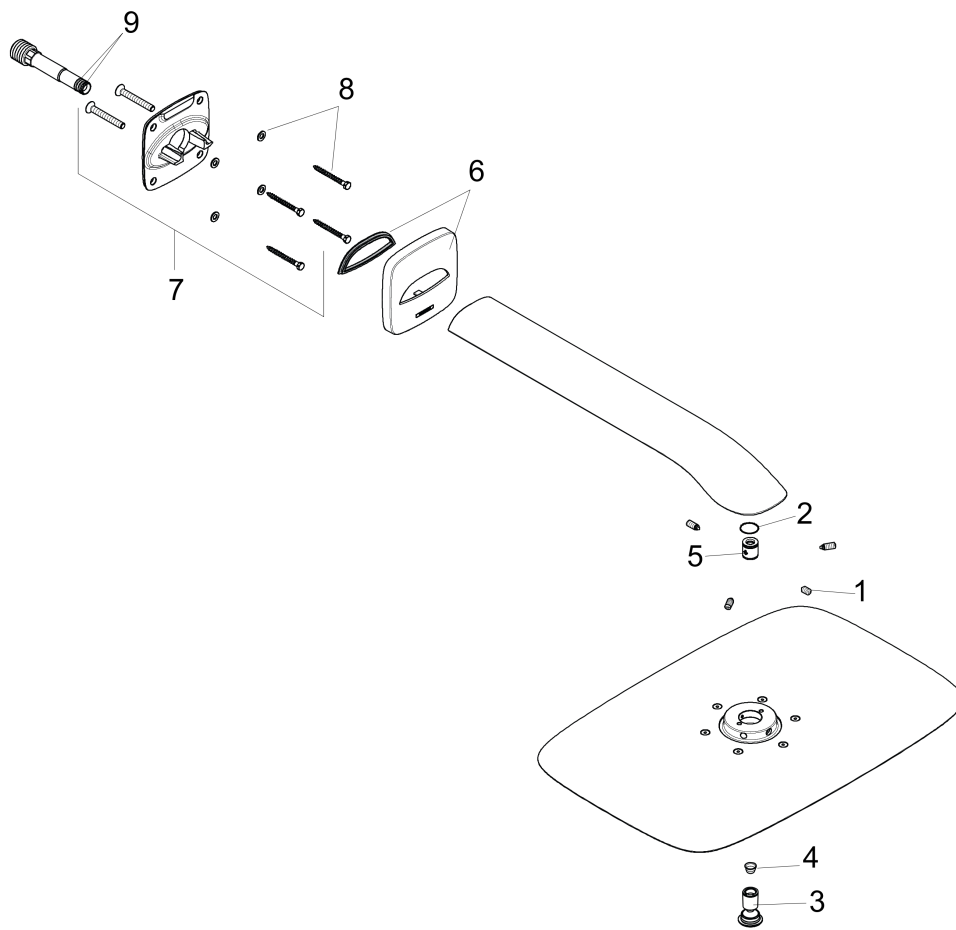

PuraVida
Showerhead 400 1-Jet with Showerarm, 2.5 GPM
 Finishes : **chrome** Part no. : **27437001**

Description

Features

- 192 no-clog spray channels
- Spray modes: RainAir XL
- Flow: 2.5 GPM (9.5 L/Min)
- Spray face finish: Chrome or White
- Includes brass showerarm

Item details

List Price \$ 1,872.00

Technology

Compliance

Product image

Scale drawing

PuraVida
Showerhead 400 1-Jet with Showerarm, 2.5 GPM
 Finishes : **chrome** Part no. : **27437001**

Exploded drawing

Year of production: >06/12

PuraVida
Showerhead 400 1-Jet with Showerarm, 2.5 GPM
 Finishes : **chrome** Part no. : **27437001**

Spare parts list

Year of production: >06/12

Pos.	Description	Part no.	Price	PU
1	hollow set screw M6x10 DIN 914	96526000	-	1
2	O-ring 15x1,5	92118000	-	1
3	air jet	95416000	-	1
4	filter	97735000	-	1
5	set of non return valves DW 15	94074000	-	1
6	escutcheon	95415000	-	1
7	wall flange	95746000	-	1
8	mounting set	98716000	-	1
9	O-ring 9x2	98119000	-	1
a	spray body	92290000	-	1