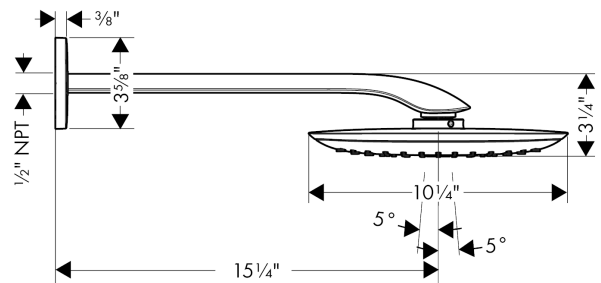

PuraVida
Showerhead 400 1-Jet with Showerarm, 2.5 GPM
 Finishes : **chrome** Part no. : **27437001**

Description

Features

- 192 no-clog spray channels
- Spray modes: RainAir XL
- Flow: 2.5 GPM (9.5 L/Min)
- Spray face finish: Chrome or White
- Includes brass showerarm

Item details

List Price \$ 1,872.00

Technology

Compliance

Product image

Scale drawing

PuraVida
Showerhead 400 1-Jet with Showerarm, 2.5 GPM
 Finishes : **chrome** Part no. : **27437001**

Exploded drawing

Year of production: >06/12

PuraVida
Showerhead 400 1-Jet with Showerarm, 2.5 GPM
 Finishes : **chrome** Part no. : **27437001**

Spare parts list

Year of production: >06/12

Pos.	Description	Part no.	Price	PU
1	hollow set screw M6x10 DIN 914	96526000	-	1
2	O-ring 15x1,5	92118000	-	1
3	air jet	95416000	-	1
4	filter	97735000	-	1
5	set of non return valves DW 15	94074000	-	1
6	escutcheon	95415000	-	1
7	wall flange	95746000	-	1
8	mounting set	98716000	-	1
9	O-ring 9x2	98119000	-	1
a	spray body	92290000	-	1