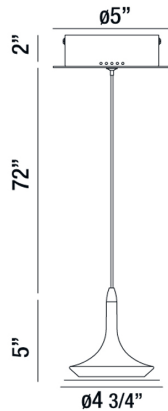

KNOLL, 1-LIGHT LED PENDANT

Product Details

Item No.	:	28238-034
Finish	:	Aluminum
Shade	:	Aluminum
Diameter	:	4.75"
Height	:	5"
Est. Weight	:	1.82 lbs
Approval	:	

BULB DETAILS

No. of Bulbs	:	1
Bulb Type	:	INTEGRATED LED
Bulb Voltage	:	120V
Bulb Wattage	:	9W
Input Voltage	:	120V
Dimmable	:	Yes
Lumens	:	600lm
Kelvin	:	3000K
CRI	:	80+
Bulb Included	:	Yes

Options Available

ITEM NO.	FINISH	SHADE
28238-027	Matte White	White
28238-034	Aluminum	Aluminum

Mini flared metal LED down light pendants

TECHNICAL DETAILS

Hanging Support Type	:	Wire
Wire Length	:	72"
Canopy Diameter	:	5"
Canopy Height	:	2"