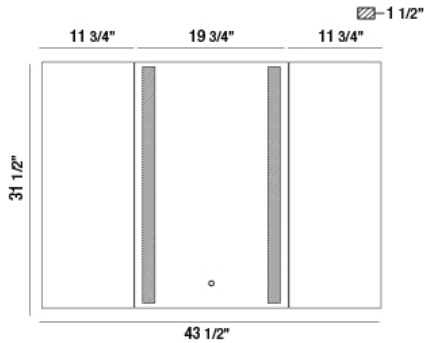

PROJECT INFORMATION

Job Name: Date: Type:

Comments: