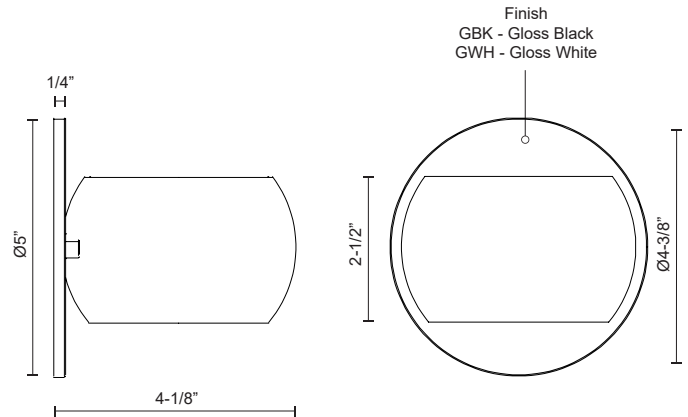

FLUX WS46604

WALL

PROJECT

DESCRIPTION

Combining a truncated spherical aesthetic with modern adjustability features the Flux collection is ideal for the sophisticated interior setting. A flat recessed glass diffuser, partially frosted in its center, is showcased within the precise cast aluminum drum, providing an ambient wash where directed. The illuminated ring serves dual functions as a finder light and indicative perimeter for the touch actuated dimmer. Magnetic connectors allow for an unrestricted range of rotation and ease of assembly. Available in a range of configurations.

WS46604-GBK
Gloss Black

WS46604-GWH
Gloss White

SPECIFICATION DETAILS

* For custom options, consult factory for details.

Fixture Dimensions	D4-3/8" x E4-1/8"
Light Source	LED with DC Driver
Wattage	10W
Total Lumens	800lm
Delivered Lumens	GBK-210lm; GWH-371lm;
Voltage	120V
Color Temperature	3000K
CRI (Ra)	90CRI
Optional Color Temps	2700K - 5000K Available, Minimum Order Quantities Apply
LED Rated Life	50,000 hours
Dimming	100% - 10%, Touch dimmer
Diffuser Details	Acrylic diffuser
Location	Dry
Warranty	5 Years
Mounting Style	All Orientation; Wall;
Canopy Dimensions	D5" x E1/4"