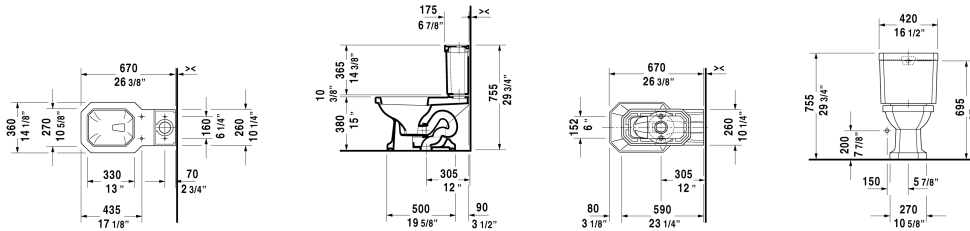

1930 Two-Piece toilet # 2130010000

| < 14 1/8" Inch > |

Two-Piece toilet	Dimension	Weight	Order number
(without tank), syphonic, 12" rough-in, vertical outlet, cUPC listed, 1.28 gpf			
Colors			
00 White			
Variant			
♦	14 1/8" x 26 1/8" Inch	57.3 lb	2130010000
Mounting set for One-Piece and Two-Piece toilets, outlet 3/8" - male thread, wall connection 1/2" - female thread, 1/2", North American version	15" Inch	1.1 lb	001431
Suitable products			
Tank with single flush mechanism, Chrome, bottom left supply, cUPC listed, 1.28 gpf, 16 1/2" x 6 7/8" Inch	16 1/2" x 6 7/8" Inch		087230
Toilet seat and cover octagonal seat hole, hinges stainless steel, with slow close,			006489

All drawings contain the necessary measurements which are subject to standard tolerances. They are stated in inch & mm and are non-binding. Exact measurements, in particular for customized installation scenarios, can only be taken from the finished ceramic piece.