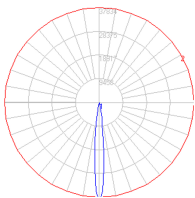

Delivered lumens	2188.8lm
Light output ratio	59.2lm/W
Power consumption	37W
Led type	35W C.O.B.*
CCT (Correlated Color Temperature)	3000K
CRI (Color Rendering Index)	>80
Life expectancy	50000Hrs
Control type	On/Off
Input Voltage	120-277V
Driver	ROAL - 1 x RSLD035-16
BUG Rating	B2-U0-G0

Dimensions

Packaging

1 Box

1 x 23-11/16" x 9-9/16" x 14-11/16" / 12.21 lbs - 60 cm x 24 cm x 37.1 cm / 5.54 kg

Light distribution

Direct

Luminaire weight

9.68 lbs / 4.39 kg

Warranty

5 year limited warranty

Red = Max Cd. Through Vertical plane

Blue = Max Cd. Through Horizontal plane