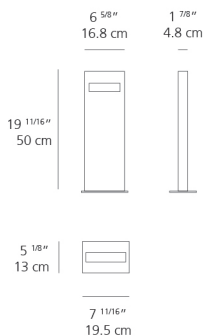

### Dimensions

### Packaging

1 Box

1 x 11-1/2" x 11-1/2" x 25-5/16" / 11.6 lbs - 29 cm x 29 cm x 64 cm / 5.26 kg