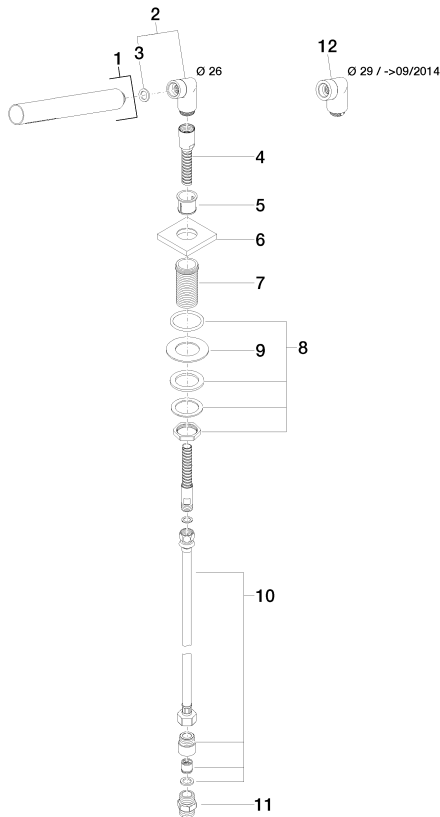

Shower - Deque

Hand shower set for deck-mounted tub installation - polished chrome

Article number: 27 702 980-00

- Standard spray mode
- Descaling system
- Flange 2-3/8" x 2-3/8"
- 1-1/4" hole diameter
- Metal shower hose 88-5/8" with anti-twist device
- Water flow rate limited to max. 1.8 gpm
- Subsequent shower hose replacement possible without removing the fitting due to two-part construction.
- Internal backflow preventer.

polished chrome

Dimensional drawing

All dimensions in mm / inch = mm x 0,0394

Shower - Deque

Hand shower set for deck-mounted tub installation - polished chrome

Article number: 27 702 980-00

Flow rate chart

Shower - Deque

Hand shower set for deck-mounted tub installation - polished chrome

Article number: 27 702 980-00

Other surface finishes

platinum matte
27 702 980-06

platinum
27 702 980-08

27 702 980-09

Dark Brass matte
27 702 980-16

Shower - Deque

Hand shower set for deck-mounted tub installation - polished chrome

Article number: 27 702 980-00

Spare parts list

Number	Item Number	Designation	Number of units
1	28 013 979-00	Baton hand shower - polished chrome	1
2	04 24 04 287 00-00	Nipple - polished chrome	1
3	09 14 20 002 90	Washer -	1
4	28 322 970-00	Metal shower hose 1/2" x 3/8" x 68-7/8" - polished chrome	1
5	09 18 40 085 90	Hood / sleeve -	1
6	09 27 68 003-00	Escutcheon - polished chrome	1
7	09 30 01 090-07	Wall connection - Rough nickel-plated	1
8	04 23 10 032 46 90	Mounting bracket -	1
9	09 30 11 060 90	Washer -	1
10	12 505 970 90	Flexible supply line 1/2" x 3/8" x 19-5/8" -	1
11	09 24 03 168 10 90	Nipple -	1
12	04 24 04 187 00-00	Nipple - polished chrome	1