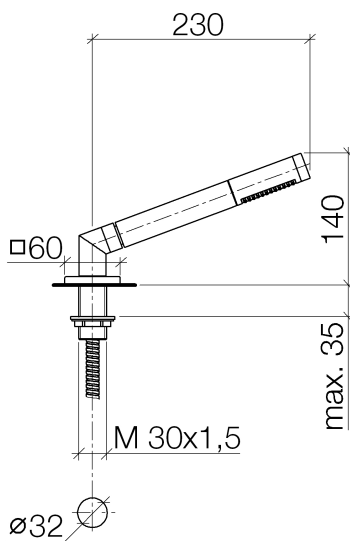

Shower - Deque

Hand shower set for deck-mounted tub installation - polished chrome

Article number: 27 702 980-00

- Standard spray mode
- Descaling system
- Flange 2-3/8" x 2-3/8"
- 1-1/4" hole diameter
- Metal shower hose 88-5/8" with anti-twist device
- Water flow rate limited to max. 1.8 gpm
- Subsequent shower hose replacement possible without removing the fitting due to two-part construction.
- Internal backflow preventer.

polished chrome

Dimensional drawing

All dimensions in mm / inch = mm x 0,0394

Shower - Deque

Hand shower set for deck-mounted tub installation - polished chrome

Article number: 27 702 980-00

Flow rate chart

Shower - Deque

Hand shower set for deck-mounted tub installation - polished chrome

Article number: 27 702 980-00

Other surface finishes

platinum matte
27 702 980-06

platinum
27 702 980-08

27 702 980-09

Dark Brass matte
27 702 980-16

Shower - Deque

Hand shower set for deck-mounted tub installation - polished chrome

Article number: 27 702 980-00

Spare parts list

Number	Item Number	Designation	Number of units
1	28 013 979-00	Baton hand shower - polished chrome	1
2	04 24 04 287 00-00	Nipple - polished chrome	1
3	09 14 20 002 90	Washer -	1
4	28 322 970-00	Metal shower hose 1/2" x 3/8" x 68-7/8" - polished chrome	1
5	09 18 40 085 90	Hood / sleeve -	1
6	09 27 68 003-00	Escutcheon - polished chrome	1
7	09 30 01 090-07	Wall connection - Rough nickel-plated	1
8	04 23 10 032 46 90	Mounting bracket -	1
9	09 30 11 060 90	Washer -	1
10	12 505 970 90	Flexible supply line 1/2" x 3/8" x 19-5/8" -	1
11	09 24 03 168 10 90	Nipple -	1
12	04 24 04 187 00-00	Nipple - polished chrome	1