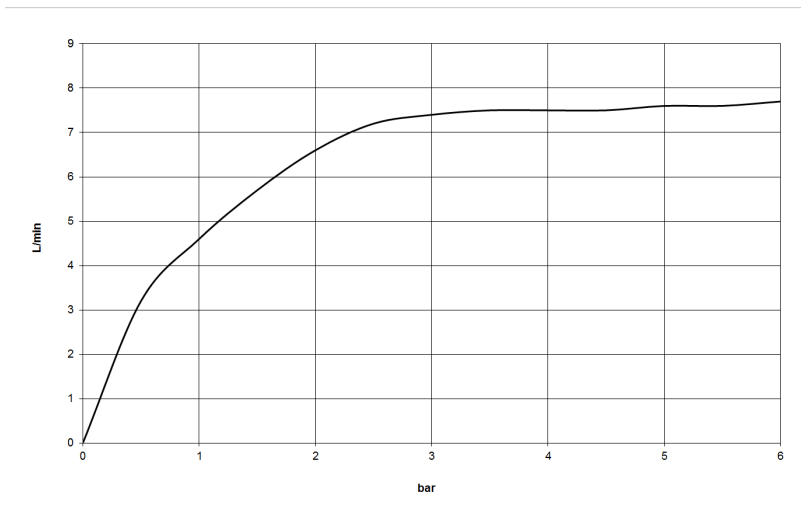

Shower - Deque

Hand shower set for deck-mounted tub installation - polished chrome

Article number: 27 702 980-00

- Standard spray mode
- Descaling system
- Flange 2-3/8" x 2-3/8"
- 1-1/4" hole diameter
- Metal shower hose 88-5/8" with anti-twist device
- Water flow rate limited to max. 1.8 gpm
- Subsequent shower hose replacement possible without removing the fitting due to two-part construction.
- Internal backflow preventer.

polished chrome

Dimensional drawing

All dimensions in mm / inch = mm x 0,0394

Shower - Deque

Hand shower set for deck-mounted tub installation - polished chrome

Article number: 27 702 980-00

Flow rate chart