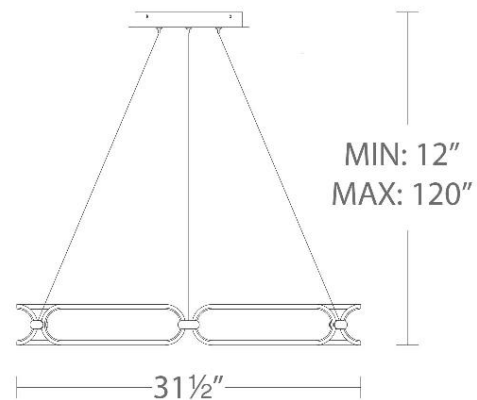

WAC LIGHTING

Fixture Type: _____

Catalog Number: _____

Project: _____

Location: _____

Charmed

Chandelier 3000K

| Model & Size | Color Temp & CRI | Finish | Watt | LED Lumens | Delivered Lumens | Title 24 |
|----------------|------------------|---------------------------------------|------|------------|------------------|----------|
| ○ PD-54932 32" | 3000K 90 | ○ BN Brushed Nickel ○ SG Soft Gold | 94W | 6400 | 4230 | Yes |

SPECIFICATIONS

| | |
|---------------|--|
| Color Temp: | 3000K |
| Input: | 120-277 VAC, 50/60Hz |
| CRI: | 90 |
| Dimming: | ELV: 100-10% , 0-10V: 100-10%, TRIAC: 100-10% |
| Rated Life: | 54000 Hours |
| Standards: | ETL, cETL, Title 24 JA8-2019 Compliant Damp Location Listed |
| Construction: | Classic chain-link aluminum body design with composite diffuser. |

FINISHES:

Soft Gold

Brushed Nickel

LINE DRAWING:

PD-54932