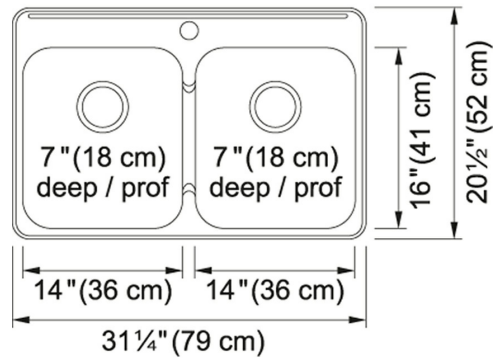

Stainless Steel | 101.0045.294

FAMILY : Sinks | SERIES : Reginox | MODEL : RDL2031-1 | FINISH : Stainless Steel | INSTALLATION TYPE : Topmount

TECHNICAL DATA

Width overall	20 1/2"
Length overall	31 1/4"
Width of large bowl	16"
Length of large bowl	14"
Depth of large bowl	7"
Width of small bowl	16"
Length of small bowl	14"
Depth of small bowl	7"
Cabinet Size	33"
Number of Bowls	2
Waste Outlet Diameter	3 1/2"
Cut-Out Template	Yes
Faucet Hole	1
Type of Material	20 Gauge Stainless Steel
Surface Finish	H-HIGH-GLOSS/MIRROR
Special feature	SPILLWAY-BETWEEN-BOWLS
EZ Torque Installation	YES
Waste Kit Included	Yes

FAMILY : Sinks | SERIES : Reginox | MODEL : RDL2031-1 | FINISH : Stainless Steel | INSTALLATION TYPE : Topmount

RECOMMENDED

112.0055.435

112.0044.785

112.0061.143

112.0202.209

112.0044.784