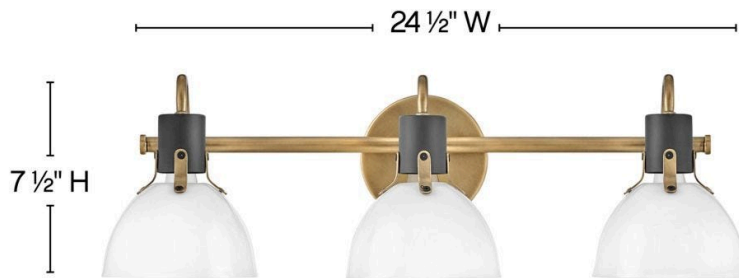

ARGO

5113HB

THREE LIGHT VANITY

Argo is brilliantly basic in design but has all the right details to make it shine. The smooth lines of its dome have a vintage, industrial feel but modern updates, make Argo contemporary. Heavy straps and decorative screws secure the dome to the cap in this clean and stylish profile.

DETAILS	
FINISH:	Heritage Brass
MATERIAL:	Steel
GLASS:	Cased Opal

DIMENSIONS	
WIDTH:	24.5"
HEIGHT:	7.5"
WEIGHT:	4.4lb
BACK PLATE:	5" Dia.
EXTENSION:	8.3"
TOP TO OUTLET:	3.25"

LIGHT SOURCE	
LIGHT SOURCE:	Socket
WATTAGE:	3-100w Med.
VOLTAGE:	120v

SHIPPING	
CARTON LENGTH:	28.9
CARTON WIDTH:	8.3
CARTON HEIGHT:	8.5
CARTON WEIGHT:	6.2

- Fixture can be mounted either up or down
- Suitable for use in damp locations as defined by NEC and CEC. Meets United States UL Underwriters Laboratories & CSA Canadian Standards Association Product Safety Standards
- Merging the best of traditional and modern elements, with a sophisticated and streamlined look
- Classic gleaming light brass finish