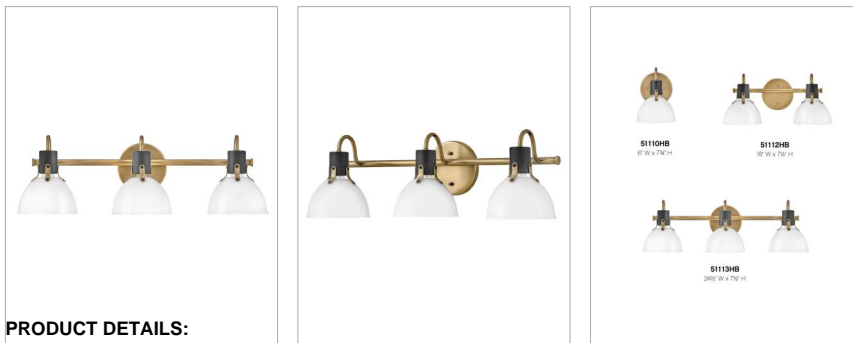

ARGO

5113HB

THREE LIGHT VANITY

Argo is brilliantly basic in design but has all the right details to make it shine. The smooth lines of its dome have a vintage, industrial feel but modern updates, make Argo contemporary. Heavy straps and decorative screws secure the dome to the cap in this clean and stylish profile.

DETAILS	
FINISH:	Heritage Brass
MATERIAL:	Steel
GLASS:	Cased Opal

DIMENSIONS	
WIDTH:	24.5"
HEIGHT:	7.5"
WEIGHT:	4.4lb
BACK PLATE:	5" Dia.
EXTENSION:	8.3"
TOP TO OUTLET:	3.25"

LIGHT SOURCE	
LIGHT SOURCE:	Socket
WATTAGE:	3-100w Med.
VOLTAGE:	120v

SHIPPING	
CARTON LENGTH:	28.9
CARTON WIDTH:	8.3
CARTON HEIGHT:	8.5
CARTON WEIGHT:	6.2

- Fixture can be mounted either up or down
- Suitable for use in damp locations as defined by NEC and CEC. Meets United States UL Underwriters Laboratories & CSA Canadian Standards Association Product Safety Standards
- Merging the best of traditional and modern elements, with a sophisticated and streamlined look
- Classic gleaming light brass finish