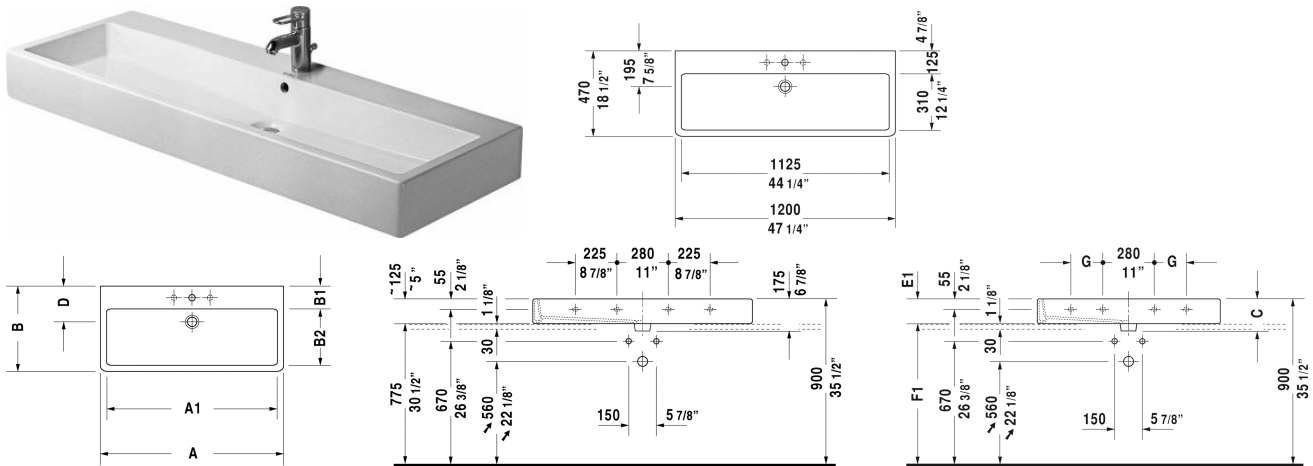

Vero Washbasin ground # 045412..25 / 045412..27 / 045412..28

< 47 1/4" Inch >

Washbasin ground	Dimension	Weight	Order number
with faucet deck, hardware included, wall-mounted, cUPC listed, 47 1/4" Inch			
<b>Colors</b>			
00 White 08 Black			
<b>Variant</b>			
●●● with overflow	47 1/4" x 18 1/2" Inch	73.9 lb	045412..25
● with overflow	47 1/4" x 18 1/2" Inch	73.9 lb	045412..27
☒ with overflow	47 1/4" x 18 1/2" Inch	73.9 lb	045412..28
<b>Infobox</b>			
For installing ceramics larger than 39 3/8", 2 sets of basin hardware # 6951000000 are required			
Sanitary ceramics with the special WonderGliss surface finish will remain clean and attractive-looking for a long time to come. When ordering WonderGliss please add a "1" as eleventh digit to the model number.			
<b>Accessory for ceramics</b>			
Push button drain assembly for washbasins with overflow	2" Inch	0.8 lb	005052

All drawings contain the necessary measurements which are subject to standard tolerances. They are stated in inch & mm and are non-binding. Exact measurements, in particular for customized installation scenarios, can only be taken from the finished ceramic piece.