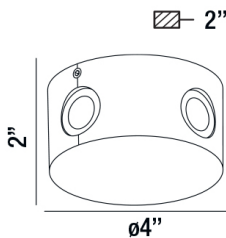

PASS, LED OUTDOOR WALL MOUNT

Options Available

ITEM NO.	FINISH	SHADE
28296-010	Marine Grey	Frost Pc
28296-027	Graphite Grey	Frost Pc

For direct wire applications only. Consult factory for junction box sold separately. Aluminum cast construction and powder coated. Patented Design.

Product Details

Item No.	:	28296-010
Finish	:	Marine Grey
Shade	:	Frost Pc
Diameter	:	4"
Height	:	2"
Est. Weight	:	1.2 lbs
IP Rating	:	54
Approval	:	

BULB DETAILS

No. of Bulbs	:	4
Bulb Type	:	LED
Bulb Voltage	:	120V
Bulb Wattage	:	1W
Bulb Socket	:	LED
Input Voltage	:	120V
Dimmable	:	No
Lumens	:	320lm
Kelvin	:	3000K
CRI	:	80+
Bulb Included	:	Yes

TECHNICAL DETAILS

Canopy Diameter	:	3.72"
Driver	:	Electronic Driver 120v 50/60hz

PROJECT INFORMATION

Job Name: Date: Type:

Comments: