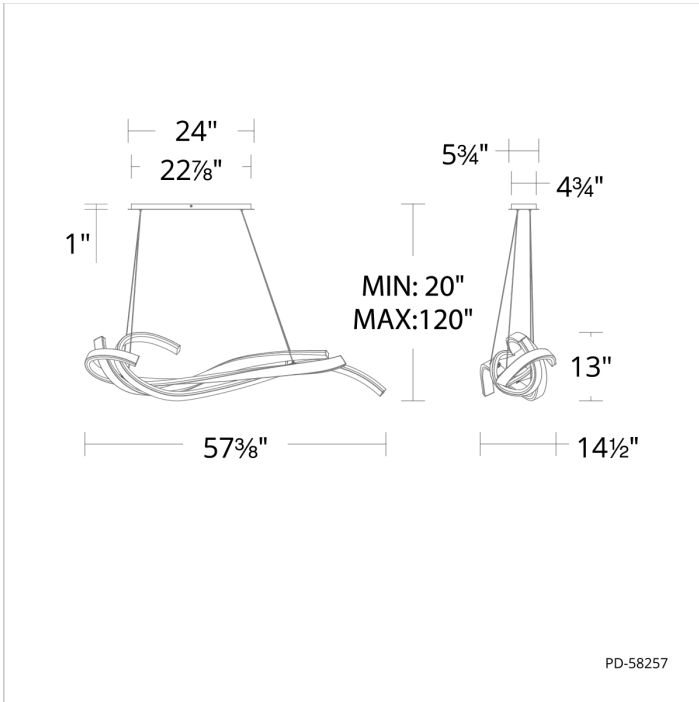

# Tidal

PD-58257

**PRODUCT DESCRIPTION**

A unique twist on decorative modern lighting. Generous proportions and meticulous attention to detail make this floating sculpture a must-have for any interior. Each free formed handcrafted piece lends slight variations in size and curvature.

**FEATURES**

- Driver concealed within the canopy
- Each unique free formed handcrafted piece lends itself to variations in size and curvature
- Slide-on rectangular canopy with minimal hardware
- Thin powered aircraft cables provide an ultra clean look for adjustable suspension height

**SPECIFICATIONS**

Rated Life	54000 Hours
Standards	ETL, cETL, Damp Location Listed
Input	120-277V, 50/60Hz
Dimming	ELV, 0-10V, TRIAC
Color Temp	3000K
CRI	90
Construction	Bent aluminum body with silica diffuser

Model & Size	Color Temp	Finish	LED Watts	LED Lumens	Delivered Lumens
PD-58257 57"	3000K	BK Black	82.3W	6989	3574

Example: **PD-58257-BK**

For custom requests please contact [customs@modernforms.com](mailto:customs@modernforms.com)