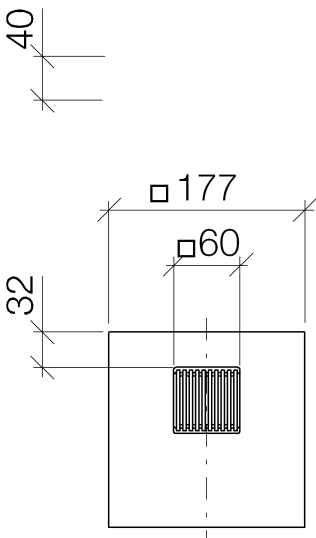

Kitchen sink - Series-various
DRINKING PLATE - black
Article number: 84 710 000-13

- Plastic 7" x 7" x 1-5/8"
- For placing in the sink (38 001 000-86 / 38 000 000-86)
- Grid element (chrome)

black

Dimensional drawing

All dimensions in mm / inch = mm x 0,0394

Kitchen sink - Series-various
DRINKING PLATE - black
Article number: 84 710 000-13

Kitchen sink - Series-various
DRINKING PLATE - black
Article number: 84 710 000-13

Spare parts list

Number	Item Number	Designation	Number of units
1	08 18 90 916-13	insert	1