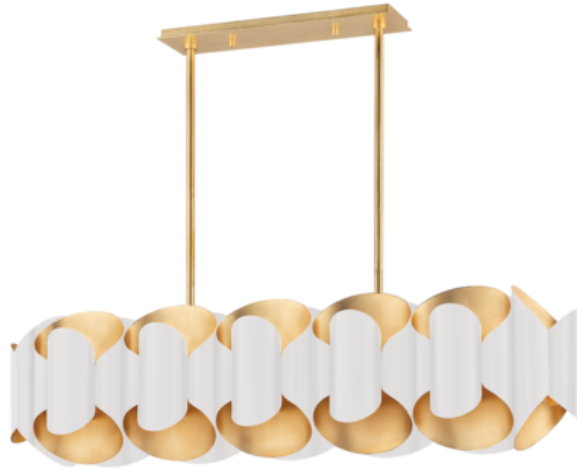

Banks

Product ID **8546-GL/WH**

HUDSON VALLEY LIGHTING

DIMENSIONAL INFORMATION

Height	15.00"
Length	12.94"
ADA Compliant	No
Hanging Type	Stem - 3" 6" 12" 2-18"
Canopy/Backplate	4.50"W X 0.00"H
Width	46.00"
Minimum Height	18.00"
Maximum Height	72.00"
Weight	79.20lb.

SHADE INFORMATION

Shade Height	6.25"
--------------	--------------

SHIPPING INFORMATION

Carton 1	51.00" x 18.00" x 18.00"
Shipping Method	Truck Only

LAMPING INFORMATION

Bulb 1

(12) 40 Watt Max 120 VAC

Bulb Included	No
Socket Type	E26 Medium Base - A19 Bulb
UL Rating	UL Damp
Plug In	No

AVAILABLE FINISHES

GOLD LEAF/BLACK (GL/BK)
GOLD LEAF/WHITE (GL/WH)

JOB/LOCATION

QUANTITY

NOTES