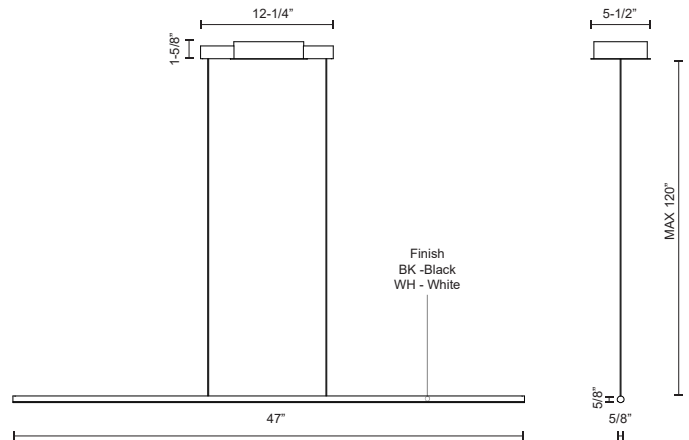

LP14947-BK
Black

LP14947-WH
White

SPECIFICATION DETAILS

* For custom options, consult factory for details.

Fixture Dimensions	L47" x W5/8" x H5/8"
Light Source	LED with DC Driver
Wattage	20W
Total Lumens	1700lm
Delivered Lumens	BK-1070lm; WH-1308lm;
Voltage	120V
Color Temperature	3000K
CRI (Ra)	90CRI
Optional Color Temps	2700K - 5000K Available, Minimum Order Quantities Apply
LED Rated Life	50,000 hours
Dimming	100% - 10%, TRIAC or ELV Dimmer (Not Included)
Diffuser Details	White Acrylic Diffuser
Adjustable	Yes
Wire Length	120" Max
Wire Type	BK - Black Wire; WH - Clear Wire;
Location	Dry
Warranty	5 Years
CEC Title 24 JA8	Yes, JA8-19
Energy Star Certified	Energy Star Compliant
Canopy Dimensions	L12-1/4" x W5-1/2" x H1-5/8"