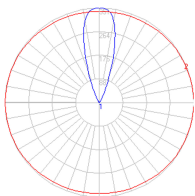

Luminaire weight

.62 lbs / .28 kg

Warranty

5 year limited warranty

Red = Max Cd. Through Vertical plane

Blue = Max Cd. Through Horizontal plane