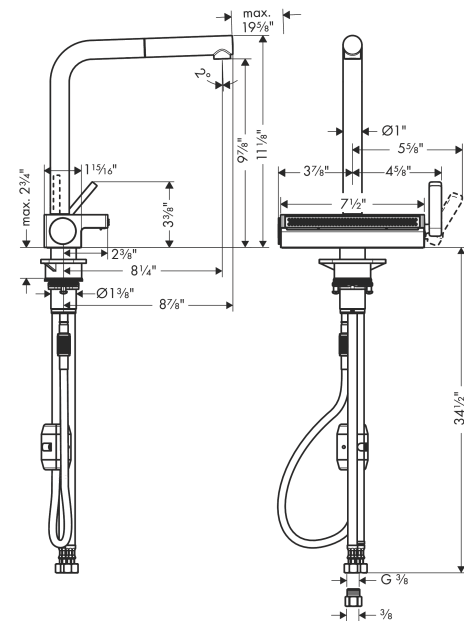

Aquino Select
Kitchen Faucet, 2-Spray Pull-Out, 1.75 GPM
 Finish: **chrome** Part no. : **73836001**

Description

Features

- Swivel range adjustable in 3 steps: 60°, 110° or 150°
- Laminar spray, SatinFlow
- Change between SatinFlow and pull-out sprayer at the touch of a button
- MagFit magnetic sprayhead docking
- Deck mounted
- Flow: 1.75 GPM (6.6 L/Min)
- Ceramic cartridge
- 3/8" connections
- Integrated double backflow prevention
- Extension length up to 19 5/8" (50cm)
- Recommendation: the middle of tap hole drilling should be max. 2" from the back side of of the bowl

Technology

Design awards

Compliance / Sustainability

Product image

Scale drawing

Aquno Select
Kitchen Faucet, 2-Spray Pull-Out, 1.75 GPM
 Finish: **chrome** Part no. : **73836001**

Exploded drawing

Year of production: >06/20

Aquino Select
Kitchen Faucet, 2-Spray Pull-Out, 1.75 GPM
 Finish: **chrome** Part no. : **73836001**

Spare parts list

Year of production: >06/20

Pos.	Description	Part no.	PC	PU
1	spout cpl.	93749000	0	1
2	set of lever collars	98365000	0	1
3	O-ring 19x2	98426000	0	1
4	handspray	93751001	0	1
5	non return valve DW 10	96456000	0	1
6	spray former	93748001	0	1
7	service tool	93750000	0	1
8	spray head cpl.	93781000	0	1
9	O-ring 10x2	98170000	0	1
10	handle	93776000	0	1
11	nut	92926000	0	1
12	cartridge, assy	93183000	0	1
13	cover	93777000	0	1
14	spring with sleeve	93782000	0	1
15	selector assy	93558000	0	1
16	hose 1,50 m	93816000	0	1
17	O-ring 8x2	98112000	0	1
18	null	92914000	0	1
19	O-ring 8x1,75	97827000	0	1
20	support	97523000	0	1
21	fixing set (Ø 34)	95049000	0	1
22	lever collar	97548000	0	1
23	weight	92500000	0	1
24	connection hose 900 mm M10x1 G3/8	93780000	0	1
25	adapter for connection hose	88802000	0	1