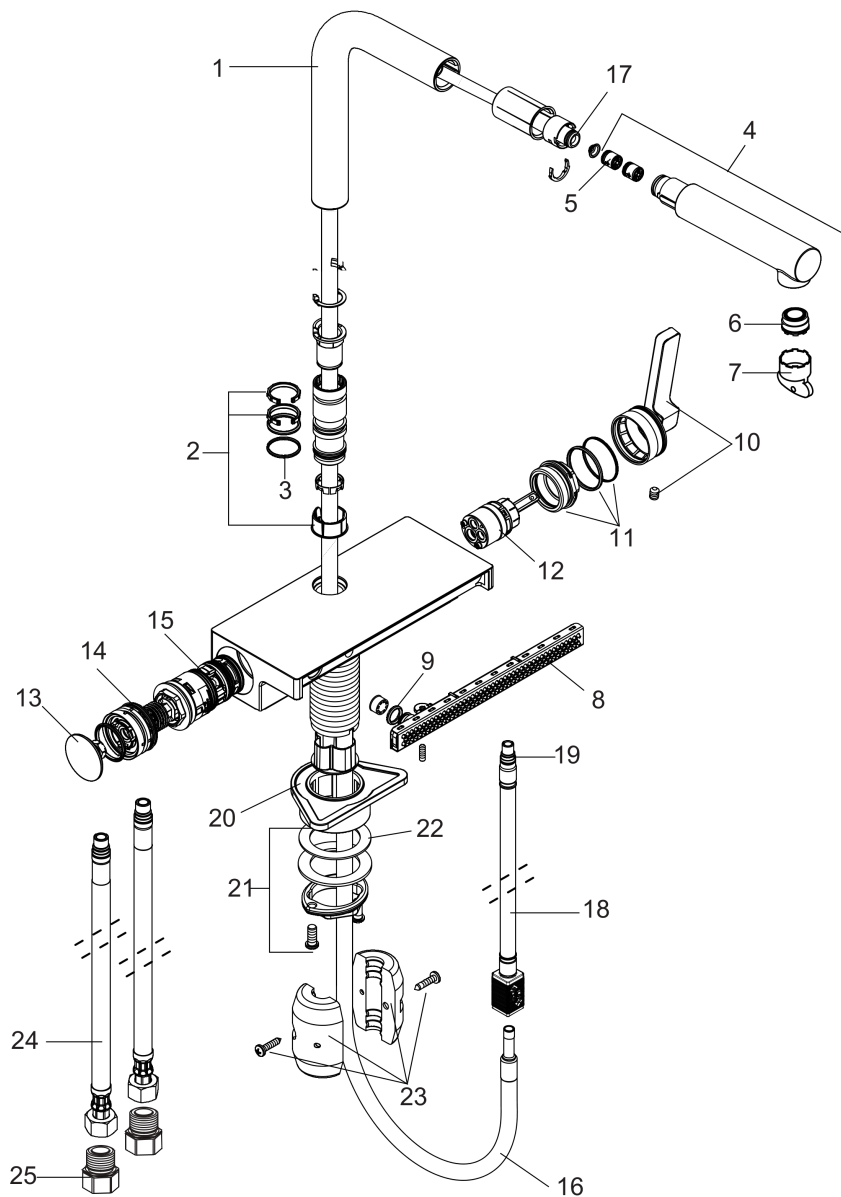

Aquino Select
Kitchen Faucet, 2-Spray Pull-Out, 1.75 GPM
 Finish: **chrome** Part no. : **73836001**

Description

Features

- Swivel range adjustable in 3 steps: 60°, 110° or 150°
- Laminar spray, SatinFlow
- Change between SatinFlow and pull-out sprayer at the touch of a button
- MagFit magnetic sprayhead docking
- Deck mounted
- Flow: 1.75 GPM (6.6 L/Min)
- Ceramic cartridge
- 3/8" connections
- Integrated double backflow prevention
- Extension length up to 19 5/8" (50cm)
- Recommendation: the middle of tap hole drilling should be max. 2" from the back side of of the bowl

Technology

Design awards

Compliance / Sustainability

Product image

Scale drawing

Aquno Select
Kitchen Faucet, 2-Spray Pull-Out, 1.75 GPM
 Finish: **chrome** Part no. : **73836001**

Exploded drawing

Year of production: >06/20

Aquino Select
Kitchen Faucet, 2-Spray Pull-Out, 1.75 GPM
 Finish: **chrome** Part no. : **73836001**

Spare parts list

Year of production: >06/20

Pos.	Description	Part no.	PC	PU
1	spout cpl.	93749000	0	1
2	set of lever collars	98365000	0	1
3	O-ring 19x2	98426000	0	1
4	handspray	93751001	0	1
5	non return valve DW 10	96456000	0	1
6	spray former	93748001	0	1
7	service tool	93750000	0	1
8	spray head cpl.	93781000	0	1
9	O-ring 10x2	98170000	0	1
10	handle	93776000	0	1
11	nut	92926000	0	1
12	cartridge, assy	93183000	0	1
13	cover	93777000	0	1
14	spring with sleeve	93782000	0	1
15	selector assy	93558000	0	1
16	hose 1,50 m	93816000	0	1
17	O-ring 8x2	98112000	0	1
18	null	92914000	0	1
19	O-ring 8x1,75	97827000	0	1
20	support	97523000	0	1
21	fixing set (Ø 34)	95049000	0	1
22	lever collar	97548000	0	1
23	weight	92500000	0	1
24	connection hose 900 mm M10x1 G3/8	93780000	0	1
25	adapter for connection hose	88802000	0	1