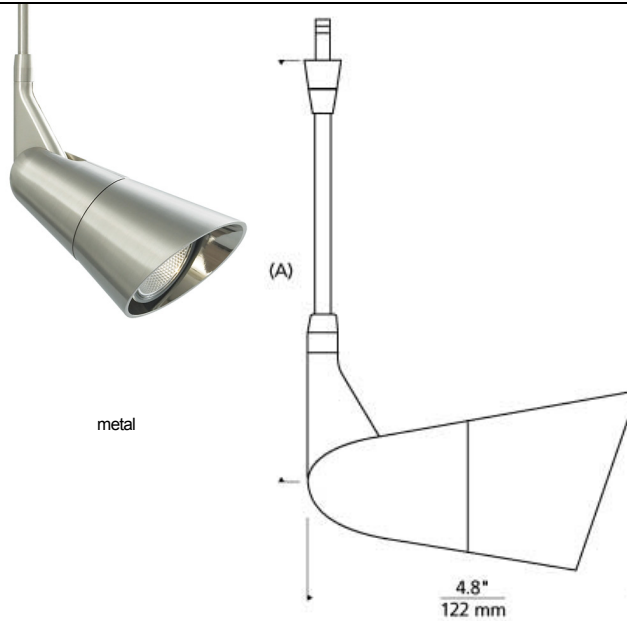

LOW - VOLTAGE HEADS

Scania Head T20

DESCRIPTION

The Scania display head by Tech Lighting is clean and modern with its European-inspired head. This chic display head puts light where you need it the most by allowing for a full 360° head rotation and 180° pivot to direct light beam in the desired direction. The Scania head is available in two modern body colors and can be customized to hang at four distinct stem lengths. Diversify the overall look and feel of the Scania by combining with the Monorail or Monopoint systems by Tech Lighting. This low-voltage display head is ideal for commercial lighting applications such as retail stores, libraries and galleries. The Scania accommodates a fully dimmable MR16 lamp that is sold separately. Head rotates 360°; pivots 180° to direct the beam. Includes Snap Louver Lens Holder. Can hold a single lens or louver (sold separately). Low-voltage, MR16 lamp of up to 50 watts (not included).

INSTALLATION

Socket terminates with FreeJack male connector, which may be installed into a system connector. Elements ordered with a system prefix include a connector for that system.

ACCESSORIES & OPTICAL CONTROLS

Eggcrate Louver

WEIGHT

0.64lb / 0.29kg ±

metal

linen

metal

ORDERING INFORMATION

700	SYSTEM	SCAN	LENGTH (A)	COLOR	FINISH	LAMP
FJ	FREEJACK		03 3"	L LINEN	S SATIN NICKEL	12 VOLT HALOGEN
MP	MONOPOINT		06 6"	M METAL		
MO	MONORAIL		12 12"			
MO2	TWO-CIRCUIT MONORAIL					