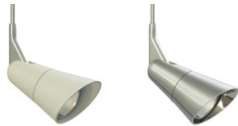

LOW - VOLTAGE HEADS

Scania Head T20

DESCRIPTION

The Scania display head by Tech Lighting is clean and modern with its European-inspired head. This chic display head puts light where you need it the most by allowing for a full 360° head rotation and 180° pivot to direct light beam in the desired direction. The Scania head is available in two modern body colors and can be customized to hang at four distinct stem lengths. Diversify the overall look and feel of the Scania by combining with the Monorail or Monopoint systems by Tech Lighting. This low-voltage display head is ideal for commercial lighting applications such as retail stores, libraries and galleries. The Scania accommodates a fully dimmable MR16 lamp that is sold separately. Head rotates 360°; pivots 180° to direct the beam. Includes Snap Louver Lens Holder. Can hold a single lens or louver (sold separately). Low-voltage, MR16 lamp of up to 50 watts (not included).

INSTALLATION

Socket terminates with FreeJack male connector, which may be installed into a system connector. Elements ordered with a system prefix include a connector for that system.

ACCESSORIES & OPTICAL CONTROLS

Eggcrate Louver

WEIGHT

0.64lb / 0.29kg ±

metal

linen

metal

ORDERING INFORMATION

700	SYSTEM	SCAN	LENGTH (A)	COLOR	FINISH	LAMP
FJ	FREEJACK		03 3"	L LINEN	S SATIN NICKEL	12 VOLT HALOGEN
MP	MONOPOINT		06 6"	M METAL		
MO	MONORAIL		12 12"			
MO2	TWO-CIRCUIT MONORAIL					