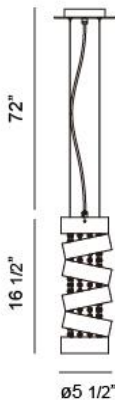

ARIELLA, 6" ROUND PENDANT

Product Details

Item No.	:	20389-017
Finish	:	Chrome
Shade	:	Chrome/clear
Diameter	:	5.5"
Height	:	89.5"
Est. Weight	:	9 lbs
IP Rating	:	DRY
Approval	:	

BULB DETAILS

No. of Bulbs	:	1
Bulb Type	:	GU10
Bulb Voltage	:	120V
Bulb Wattage	:	50W
Bulb Socket	:	GU10
Input Voltage	:	120V
Dimmable	:	Yes
Bulb Included	:	No

Options Available

ITEM NO.	FINISH	SHADE
20389-017	Chrome	Chrome/clear

Deconstructed metal and crystal pendant provides a modern glamorous look to any Chromed rings with draped clear-cut crystal and chrome hardware restaurant, bar or kitchen.

TECHNICAL DETAILS

Hanging Support Type	:	Aircraft Cable
Aircraft Cable Length	:	72"
Power Wire Length	:	72"
Canopy Height	:	1"

PROJECT INFORMATION

Job Name: Date: Type:

Comments: