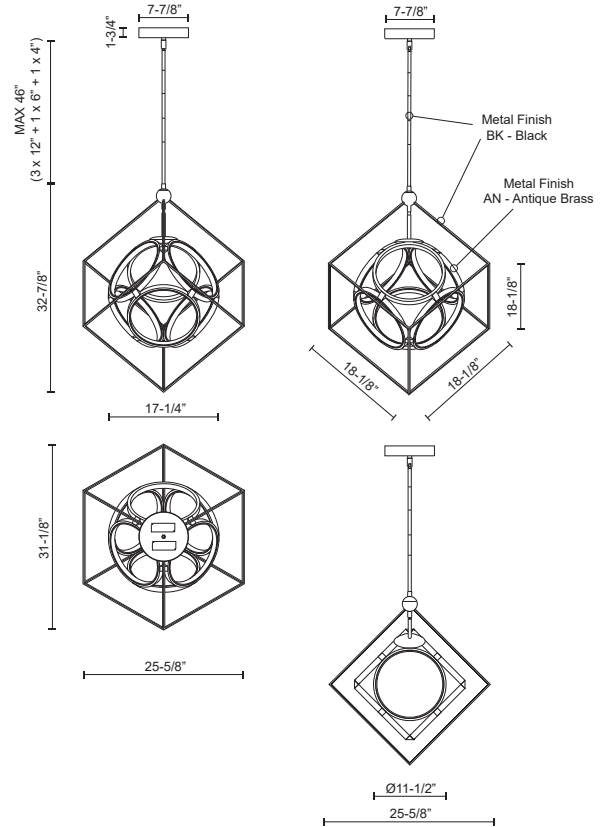

MONZA
CH19226
CHANDELIERS

PROJECT

DESCRIPTION

Interconnecting aluminum rings within steel frame cube. Finely textured metallic and satin powder-coat finishes. Opal silicon circular diffusers. Up and down light. Custom options available.

SPECIFICATION DETAILS

* For custom options, consult factory for details.

Fixture Dimensions	L25-5/8" x W31-1/8" x H32-7/8"
Light Source	LED with DC Driver
Wattage	77W
Total Lumens	5880lm
Delivered Lumens	BK/AN-3720lm*
Voltage	120V
Color Temperature	3000K
CRI (Ra)	90CRI
Optional Color Temps	2700K - 5000K Available, Minimum Order Quantities Apply
LED Rated Life	50,000 hours
Dimming	100% - 10%, TRIAC or ELV Dimmer (Not Included)
Diffuser Details	White Acrylic Diffuser
Adjustable	Yes
Rod Length	46" Max (3x12" + 1x6" + 1x4")
Location	Dry
Ceiling Adaptor	Yes, Up to 45 Degrees
Warranty	5 Years
CEC Title 24 JA8	Yes, JA8-19
Canopy Dimensions	D7-7/8" x H1-3/4"
Finish Option(s)	Black/Antique Brass