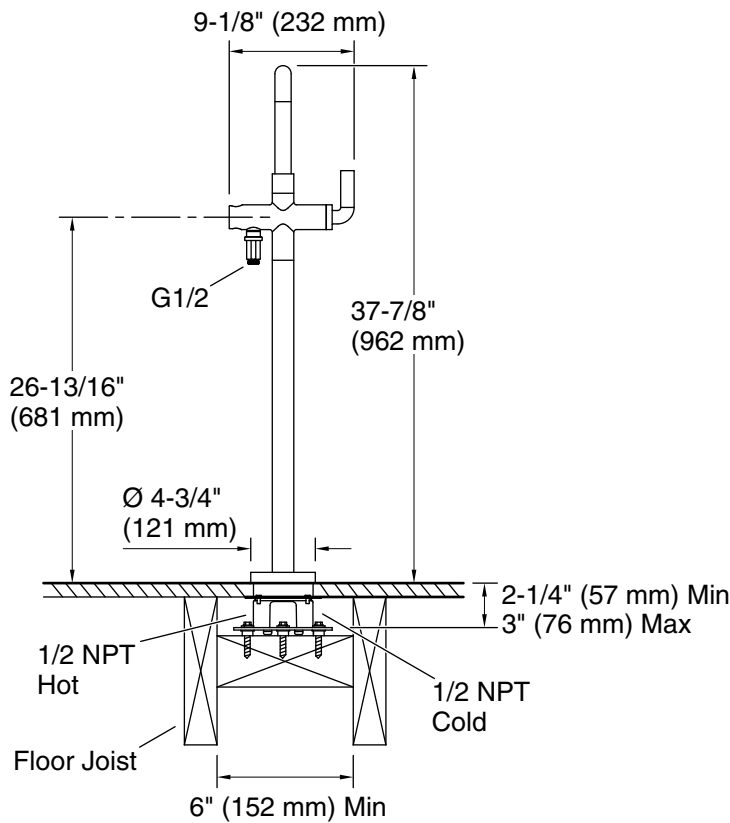

KALLISTA®

One™ by KALLISTA
Freestanding Bath Faucet, P.E. Guerin handles,
Less Handshower
P32364-AD

Features

- High-quality solid-brass construction for durability and reliability
- Floor-mount, single hole installation
- Required mounting block sold separately (P20511-00-NA)
- Required handshower sold separately
- Spout reach is 11-7/8" (302 mm)
- Includes integral valve
- Includes hardware kit and escutcheon

One™ by KALLISTA
Freestanding Bath Faucet, P.E. Guerin handles,
Less Handshower
P32364-AD

Technical Information

All product dimensions are nominal.

Faucet:

Flow rate: 8 gal/min (30.3 l/min)

Pressure: 60 psi (4.1 bar)

Drain included: No

Spout:

Spout reach: 12-5/16" (312 mm)

Handle clearance: 1-1/2" (37 mm)

Notes

Install this product according to the installation instructions.

1-888-4-KALLISTA (1-888-452-5547)

Kallista reserves the right to make revisions without notice to product specifications.