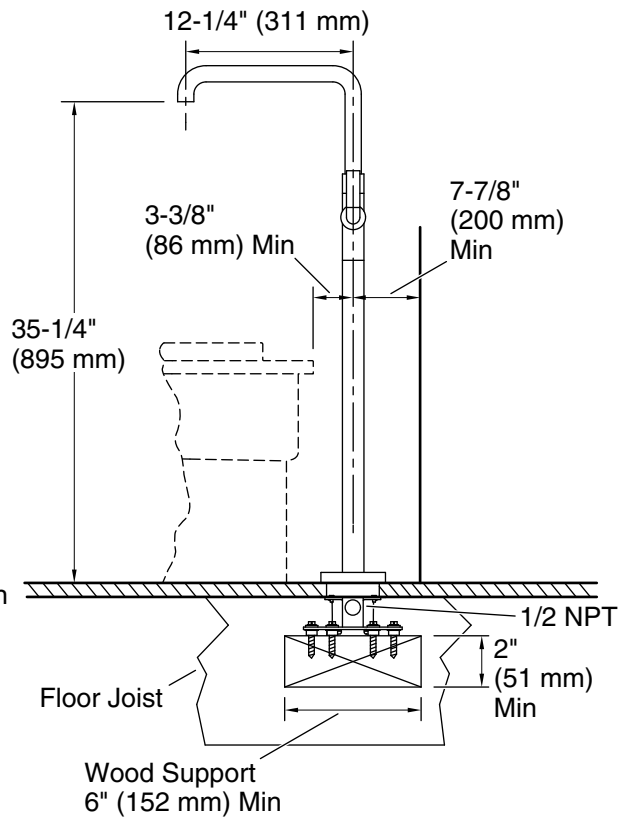

KALLISTA®

One™ by KALLISTA
Freestanding Bath Faucet, P.E. Guerin handles,
Less Handshower
P32364-AD

Features

- High-quality solid-brass construction for durability and reliability
- Floor-mount, single hole installation
- Required mounting block sold separately (P20511-00-NA)
- Required handshower sold separately
- Spout reach is 11-7/8" (302 mm)
- Includes integral valve
- Includes hardware kit and escutcheon

One™ by KALLISTA
Freestanding Bath Faucet, P.E. Guerin handles,
Less Handshower
P32364-AD

Technical Information

All product dimensions are nominal.

Faucet:

Flow rate: 8 gal/min (30.3 l/min)

Pressure: 60 psi (4.1 bar)

Drain included: No

Spout:

Spout reach: 12-5/16" (312 mm)

Handle clearance: 1-1/2" (37 mm)

Notes

Install this product according to the installation instructions.

1-888-4-KALLISTA (1-888-452-5547)

Kallista reserves the right to make revisions without notice to product specifications.