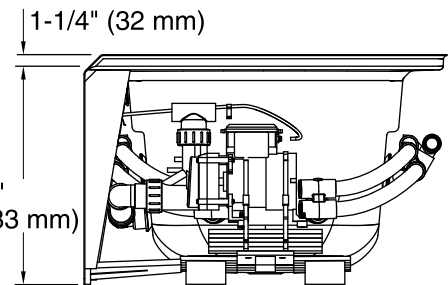

No change in measurements if connected with drain illustrated. (K-7272)