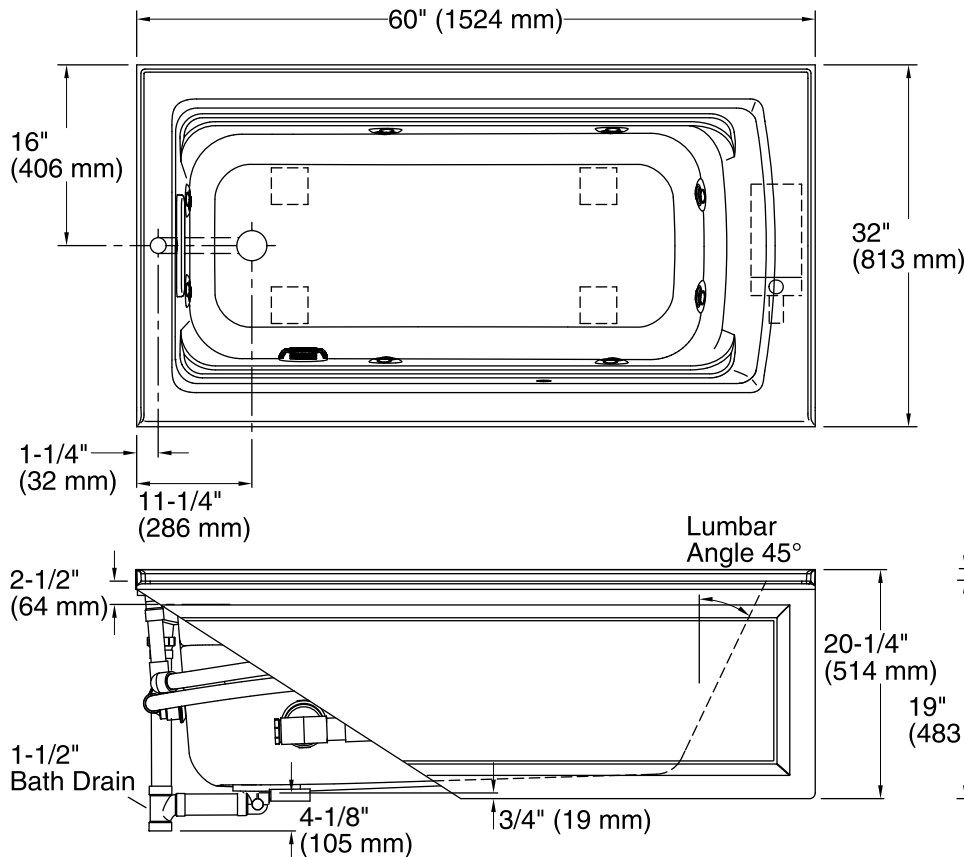

No change in measurements if connected with drain illustrated. (K-7272)

Required Electrical Service

One dedicated circuit required, protected with Class A Ground-Fault Circuit-Interrupter (GFCI). Outside North America, this device may be known as a Residual Current Device (RCD).

Pump: 120 V, 15 A, 60 Hz

Technical Information

All product dimensions are nominal.

Installation: Three-wall alcove
Drain location: Left
Basin area, bottom: 45-1/8" x 19-11/16" (1146 mm x 500 mm)
Basin area, top: 52-3/4" x 25-5/16" (1340 mm x 643 mm)
Weight: 135 lbs (61.2 kg)
Minimum floor load: 49 lbs/ft² (239.2 kg/m²)
Water depth: 15" (381 mm)
Water capacity: 58 gal (219.6 L)
Electrical component rating: Pump: 120 V, 7 A, 60 Hz
Pump speed: Single
Minimum flat for door: 2-3/16" (56 mm)

Notes

Measure your actual product for rough-in details. Install this product according to the installation instructions.

The hot water supply should be 70% of the capacity of the bath or greater. Installations will vary.

Provide one grounded electrical outlet within 24" (610 mm) of each component.

ADA compliant when installed to the specific requirements of these regulations.