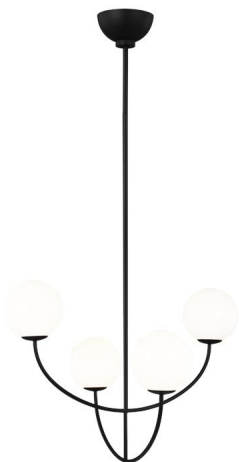

## AEC1054MBK: Four Light Chandelier

### Dimensions:

<b>Diameter:</b>	30"	<b>Overall Height:</b>	79 1/2"
<b>Width:</b>	30"	<b>Wire:</b>	180" (color/Black)
<b>Height:</b>	21 7/8"	<b>Mounting Proc.:</b>	Screw Collar - Stem
<b>Weight:</b>	10.6 lbs.	<b>Connection:</b>	Mounted To Box

### Features:

- This product may be mounted on a sloped ceiling
- This fixture features mouth-blown glass and slight variations are an inherent part of the handcrafting process.
- Easily converts to LED with optional replacement lamps
- Meets Title 24 energy efficiency standards
- Title 24 compliant if used with Joint Appendix (JA8) approved light bulbs listed in the California Energy Commission Appliance database.

### Shade / Glass / Diffuser Details:

Part	Material	Finish	Quantity	Item Number	Length	Width	Height	Diameter	Fitter Diameter	Shade Top Length	Shade Top Width	Shade Top Diameter
Shade	Glass	Milk White	4				6 3/4	7				