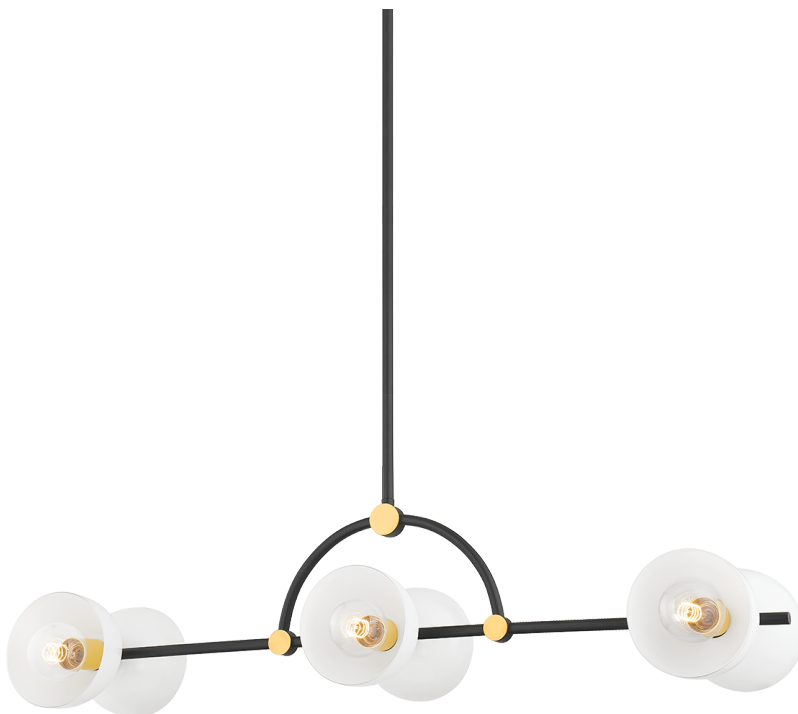

BELLE

H724906-AGB/TBK

Cool contrast and fine form play well together in Belle's striking silhouette. The aged brass frame pops against the glossy white shades, featuring exposed bulbs for a futuristic effect. This 3-light bath sconce can be installed vertically or horizontally.

FINISHES

AGED BRASS/TEXTURED BLACK COMBO
(AGB/TBK)

DIMENSIONS

Height: 10.75"

Width/Diameter: 11.75"

Length: 43.25"

Minimum Height: 14.5"

Maximum Height: 50.5"

Canopy/Backplate: 5.25"

Hanging Type: 1-3" / 1-6" / 1-12" / 1-18" Stems

Product Weight: 8.8lb

GLASS

Attachment:

Glass 1:

Glass 2:

LAMPING

Bulb 1

Socket: E26 Medium Base

Bulb: 6 • 60 Watt Max

Voltage: 120

UL Rating: UL Damp

SHIPPING

Carton 1: 49" x 13" x 10"

Carton 1 Weight: 15lb