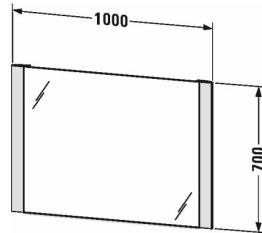

Light and mirror Mirror with lighting # LM7867

|< 39 3/8" Inch >|

Mirror with lighting	Dimension	Weight	Order number
Standard-Version, cEGS/IAPMO®, LED dual light fields, external switch, mirrors require a GFCI 110 V 60 Hz power source, flat plug will be supplied with mirror, LED (life span > 30,000 hours), LED module permanently enclosed, LED module 4000 kelvin light color, 20 Watt			
Colors			
Variant	39 3/8" x 1 3/8" Inch		LM7867
Infobox	# LM 7865, LM 7866, LM 7867 and LM 7868 are available from stock, On/off function only possible with external wall switch, * Complies with following standards: UL 962 and CSA C22.2 No. 12-1982		

All drawings contain the necessary measurements which are subject to standard tolerances. They are stated in inch & mm and are non-binding. Exact measurements, in particular for customized installation scenarios, can only be taken from the finished ceramic piece.