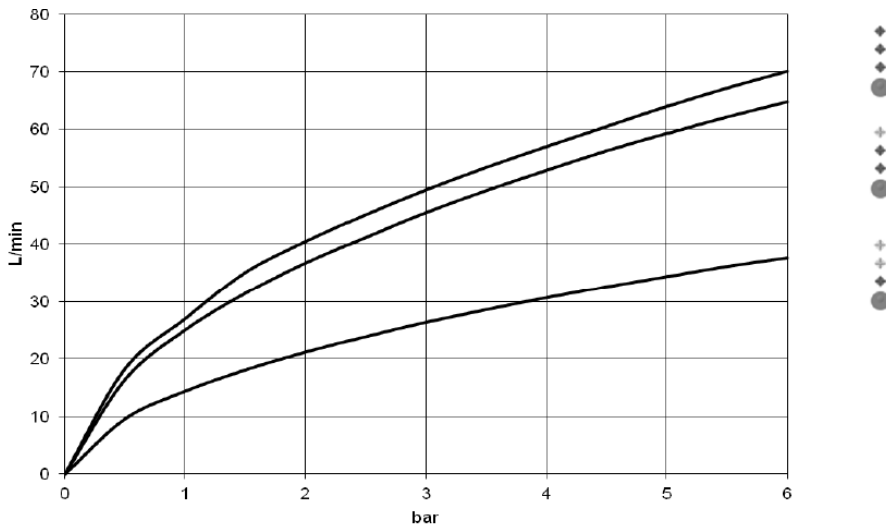

## Dimensional drawing

All dimensions in mm / inch = mm x 0,0394

Shower - Deque

xTOOL Concealed thermostat without volume control - polished chrome

Article number: 36 416 780-00

### Flow rate chart