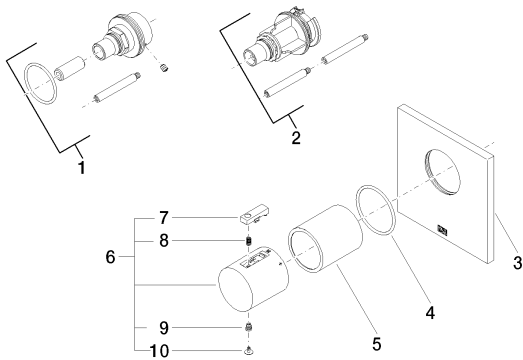

### Required article

35 517 970-90 0010

xTOOL Concealed thermostat  
rough -

Shower - Deque

xTOOL Concealed thermostat without volume control - polished chrome

Article number: 36 416 780-00

Spare parts list

Number	Item Number	Designation	Number of units
1	12 177 970 90	Extension 1-1/8" -	1
2	12 178 970 90	Extension 1-3/4" -	1
3	09 11 02 196-00	Escutcheon - polished chrome	1
4	09 14 10 049 90	Washer -	1
5	09 21 02 112-00	Hood / sleeve - polished chrome	1
6	04 17 33 004 01-00	Handle - polished chrome	1
7	09 21 33 010-00	Conversion - polished chrome	1
8	09 16 02 027 90	Handle -	1
9	09 30 30 136 90	Mounting bracket -	1
10	09 31 20 049-00	Cover - polished chrome	1