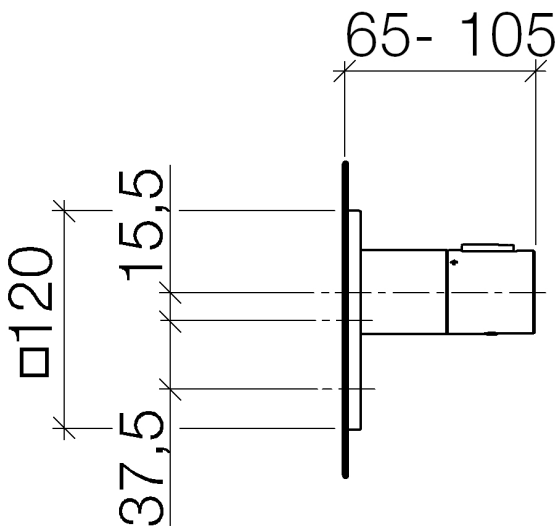

## Shower - Deque

xTOOL Concealed thermostat without volume control - polished chrome

Article number: 36 416 780-00

- Cover plate 4-3/4" x 4-3/4"
- Temperature control handle with safety lock at 100 °F/ 38°C
- NOTE: Important! Due to minimum rough-in requirements, a framing of 2 x 6 studs is needed.

## Dimensional drawing

All dimensions in mm / inch = mm x 0,0394

Shower - Deque

xTOOL Concealed thermostat without volume control - polished chrome

Article number: 36 416 780-00

### Flow rate chart

## Shower - Deque

xTOOL Concealed thermostat without volume control - polished chrome

Article number: 36 416 780-00