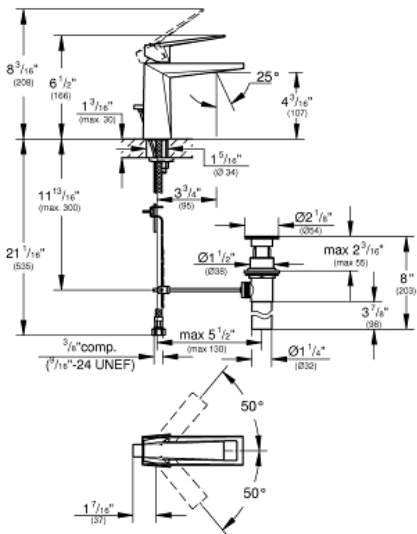

ALLURE Single-Handle Bathroom Faucet M-Size

MODEL # 2303400A

GROHE CANADA, INC. | 5900 Avebury Road, Mississauga, Ontario, Canada L5R 3M3
Phone: 905-271-2929 | Fax: 905-271-9494 | info@grohe.ca

Pure Freude
an Wasser

Product Description:

ALLURE

Single-Handle Bathroom Faucet M-Size

Standard Specification:

- Single hole installation
- GROHE SilkMove 28 mm (1.1") ceramic cartridge
- GROHE StarLight chrome finish
- GROHE EcoJoy technology for less water and perfect flow
- Spout with integrated flow control
- Pop-up waste set 32mm (1 1/4")
- Temperature limiter
- GROHE QuickFix rapid installation system
- Metal lever handle
- Max flow rate: 4.56 L/min (1.2 gpm)