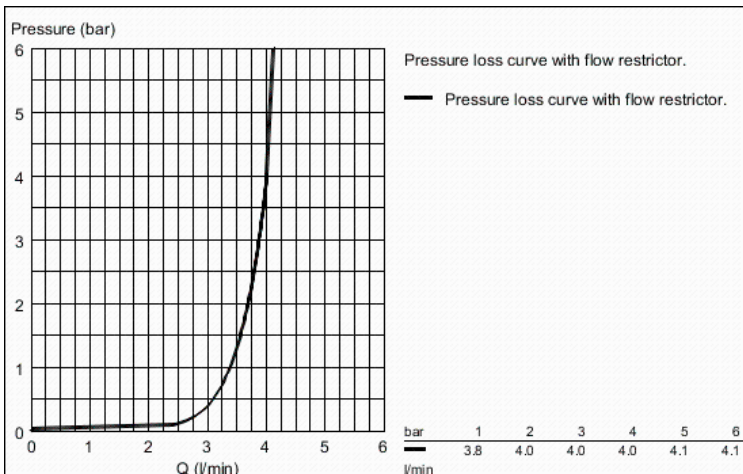

Product Description:

ALLURE

Single-Handle Bathroom Faucet M-Size

Standard Specification:

- Single hole installation
- GROHE SilkMove 28 mm (1.1") ceramic cartridge
- GROHE StarLight chrome finish
- GROHE EcoJoy technology for less water and perfect flow
- Spout with integrated flow control
- Pop-up waste set 32mm (1 1/4")
- Temperature limiter
- GROHE QuickFix rapid installation system
- Metal lever handle
- Max flow rate: 4.56 L/min (1.2 gpm)