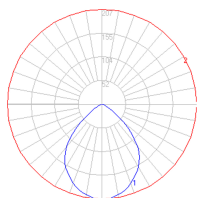

Dimensions

Packaging

1 Box

1 x 10-5/16" x 7-15/16" x 18-9/16" / 2.52 lbs - 26 cm x 20 cm x 47 cm / 1.145 kg

Light distribution

Direct

Red = Max Cd. Through Vertical plane

Blue = Max Cd. Through Horizontal plane