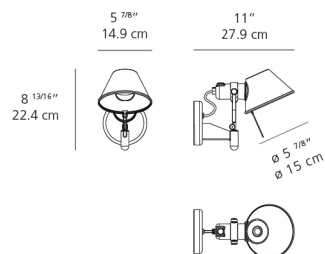

Colors & Finishes

Aluminum

Materials

- Wall support in polished aluminum
- Diffuser in aluminum

Features & Accessories

- Fully adjustable, rotatable and tiltable fixture
- Mounting plate conceals hardware
- Wall mounting to standard electrical junction box centered on canopy of fixture
- Note: The Product is not compatible with a wall switch/dimmer

Dimensions

Packaging

1 Box

1 x 10-5/16" x 7-15/16" x 18-9/16" / 2.52 lbs - 26 cm x 20 cm x 47 cm / 1.145 kg

Light distribution

Direct

Red = Max Cd. Through Vertical plane

Blue = Max Cd. Through Horizontal plane