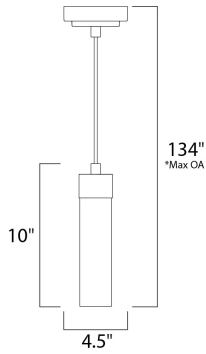

\*max overall height

**MEASUREMENTS**

DIMENSION : 4.5" L x 4.5" W x 10." H  
 MAX OAH : 134." OAH x 24." OAH  
 CANOPY : 4.5" W x 1.25" H x 4.5" L  
 HANGING WEIGHT : 2.11 lb

**LAMPING**

INPUT VOLTAGE : 120V  
 LUMENS : 0 Rated (0 Del.)  
 BULB : 1 x 40W (NOT INCLUDED), 40W Total  
 DIMMABLE : Dimmable