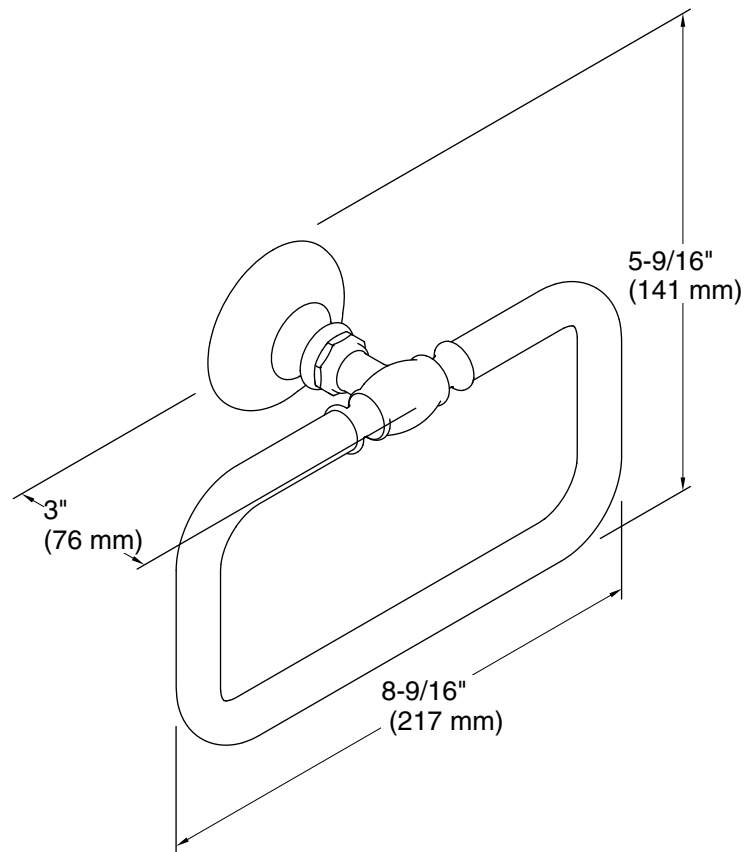

Technical Information

All product dimensions are nominal.

Installation Type: Wall-mount

Material: Metal

Notes

Install this product according to the installation guide.

CAUTION: Risk of personal injury. Do not install this product in any area where it is likely to be used inadvertently as a grab bar or support bar. This product is not designed or intended for use as a grab bar or support bar.