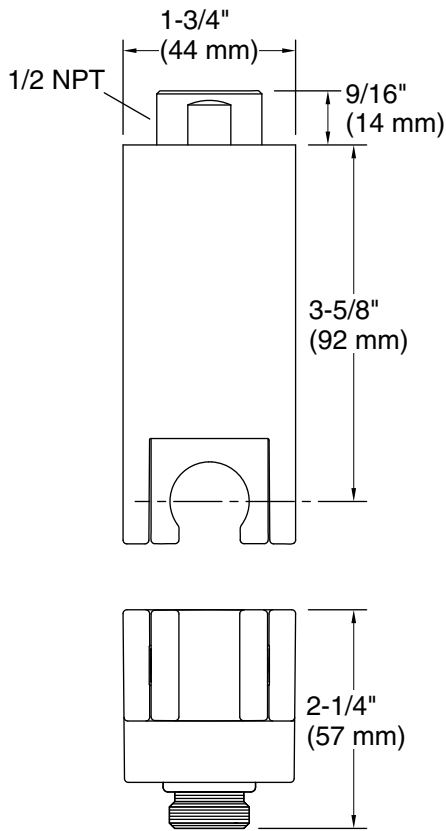

KOHLER[®] Faucets

Wall-mount handshower holder with supply elbow and check valve

Statement™

K-26310

Features

- For use with a handshower and hose (sold separately)
- Includes check valve for backflow prevention
- Handshower holder fits most handshowers
- Coordinates with other products in the Statement collection

Technical Information

All product dimensions are nominal.

Drain included: No