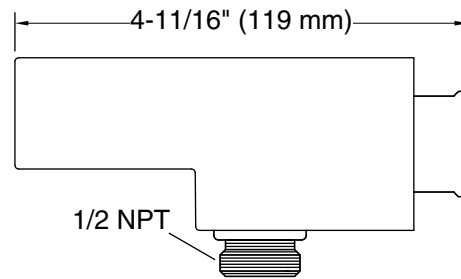

KOHLER[®] Faucets

Wall-mount handshower holder with supply elbow and check valve

Statement™

K-26310

Features

- For use with a handshower and hose (sold separately)
- Includes check valve for backflow prevention
- Handshower holder fits most handshowers
- Coordinates with other products in the Statement collection

Technical Information

All product dimensions are nominal.

Drain included: No