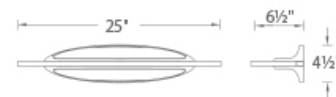

LINE DRAWING