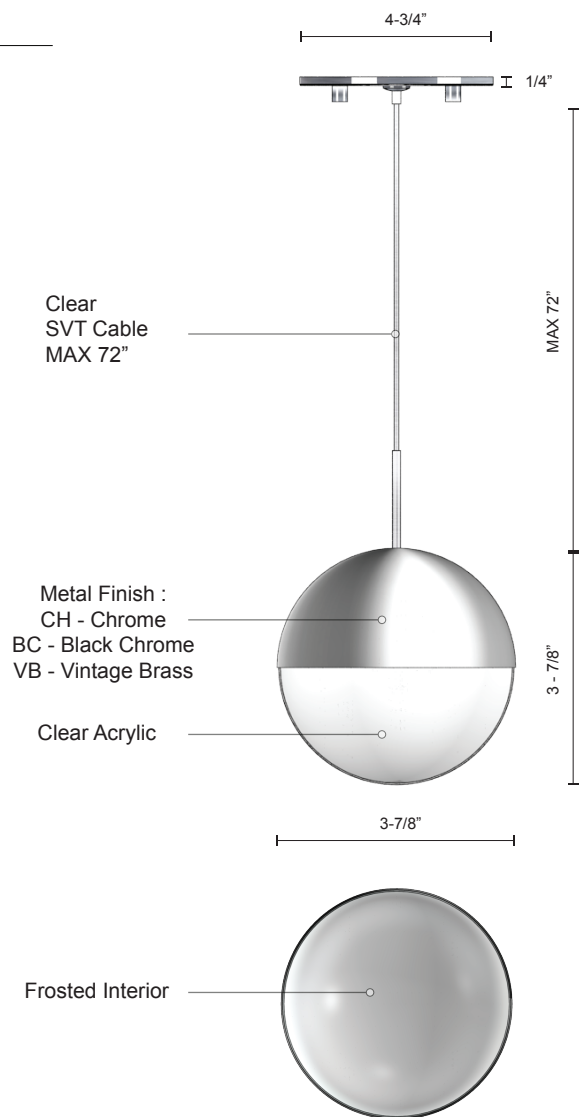

402801-LED

SPECIFICATION SHEET

Sophisticated LED technology meets pendants with modern design

- Sphere shaped design with clear acrylic and frosted interior
- Chrome and black chrome finish
- Dimmable with ELV dimmer (Not included)
- 120V

Color Temp 3000K
 CRI (Ra) >90
 Dimming 100% - 10%
 Rated Life 50,000 hours

Voltage	Watt	LED Lumens	Delivered Lumens	Finish(es)
120V	6W	400lm	410lm	CH - Chrome
120V	6W	400lm	TBD	BC - Black Chrome
120V	6W	400lm	TBD	VB - Vintage Brass

402801-CH

PROJECT	
DATE	TYPE

402801-BC

402801-VB