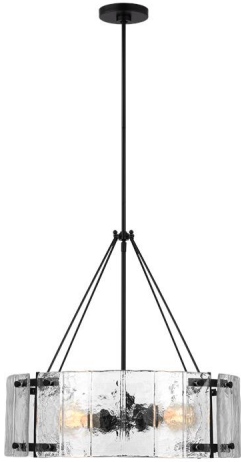

GENERATION LIGHTING

AP1234AI: Medium Chandelier

Dimensions:

Diameter: 24"
Width: 24"
Height: 22 7/8"

Overall Height: 78 1/2"

Wire: 180" (color/Black)

Mounting Proc.: Screw Collar - Stem

Connection: Mounted To Box

Bulbs:

4 - E26 Medium A19 75w Max. 120v - Not included

Material List:

1 Body - Steel - Aged Iron
 4 12" Stem - Steel - Aged Iron
 1 6" Stem - Steel - Aged Iron

Safety Listing:

Safety Listed for Damp Locations

Collection: Calvert

UPC #: 014817626681

Finish: Aged Iron (AI)

Shade / Glass / Diffuser Details:

Part	Material	Finish	Quantity	Item Number	Length	Width	Height	Diameter	Fitter Diameter	Shade Top Length	Shade Top Width	Shade Top Diameter
Shade	Glass	Clear Textured	4				8	23 1/8				