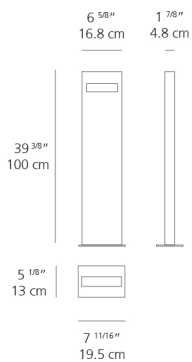

Delivered lumens	306lm
Light output ratio	18lm/W
Power consumption	17W
Led type	6X14.7W Array*
CCT (Correlated Color Temperature)	3000K
CRI (Color Rendering Index)	>80
Life expectancy	50000Hrs
Control type	On/Off
Input Voltage	120-277V
Driver	MAGTECH - 1 x LP1026-36-C0700
BUG Rating	B0-U3-G1

Dimensions

Packaging

1 Box

1 x 46-1/8" x 11-7/8" x 8-3/16" / 16.62 lbs - 117 cm x 30 cm x 20.5 cm / 7.54 kg

Light distribution

Direct

Luminaire weight

11.49 lbs / 5.21 kg

Red = Max Cd. Through Vertical plane

Blue = Max Cd. Through Horizontal plane

Warranty

5 year limited warranty