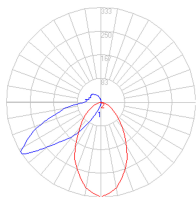

Dimensions

Packaging

1 Box

1 x 46-1/8" x 11-7/8" x 8-3/16" / 16.62 lbs - 117 cm x 30 cm x 20.5 cm / 7.54 kg

Light distribution

Direct

Luminaire weight

11.49 lbs / 5.21 kg

Red = Max Cd. Through Vertical plane

Blue = Max Cd. Through Horizontal plane

Warranty

5 year limited warranty