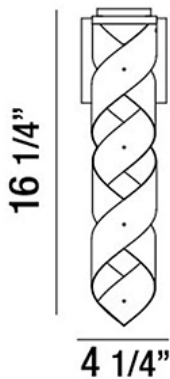

Options Available

ITEM NO.	FINISH	SHADE
30085-015	Bronze	Bronze/gold

Bronze ribbons draped around a band of LED light
Bronze ribbons draped around a band of LED light

4 1/4"