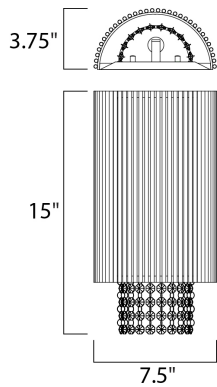

MEASUREMENTS

DIMENSION : 7.5" W x 15." H x 3.75" Ext
 MAX OAH : 6.5" W x 11.5" H
 CANOPY : 6.69" W x 0.47" H x 11.41" L
 HANGING WEIGHT : 3.08 lb

LAMPING

LUMENS : 1,600 Rated (0 Del.)
 BULB : 2 x 40W (INCLUDED), 80W Total
 DIMMABLE : Dimmable
 COLOR_TEMP : 2900K