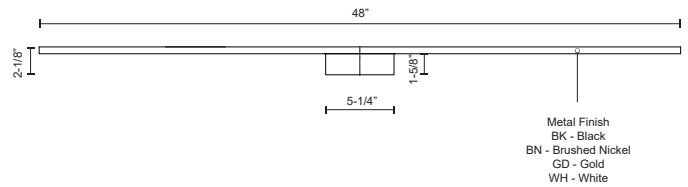

VEGA MINOR WS18248

WALL

PROJECT

DESCRIPTION

Following the success of the Vega family is the next evolution of the line, Vega Minor. The diminutive square linear profile envelops and radiates a soft uniform light in a diverse spectrum of lengths and unique configurations. Refined details with crafted finishes augment the reductive silhouette of the expanded collection.

SPECIFICATION DETAILS

* For custom options, consult factory for details.

Fixture Dimensions	W48" x H3" x E2-1/8"
Light Source	LED with DC Driver
Wattage	44W
Total Lumens	3690lm
Delivered Lumens	BK-1268lm; BN-2132lm; GD-1748lm; WH-2524lm;
Voltage	120V
Color Temperature	3000K
CRI (Ra)	90CRI
Optional Color Temps	2700K - 5000K Available, Minimum Order Quantities Apply
LED Rated Life	50,000 hours
Dimming	100% - 10%, TRIAC or ELV Dimmer (Not Included)
Diffuser Details	White Acrylic Diffuser
ADA Compliant	Yes
Compliance	ADA
Location	Dry
Warranty	5 Years
Illumination Direction	Footlight Illumination
Mounting Style	All Orientation; Wall;
CEC Title 24 JA8	Yes, JA8-19
Canopy Dimensions	W5-3/8" x H4-5/8" x E3/8"

Metal Finish
BK - Black
BN - Brushed Nickel
GD - Gold
WH - White