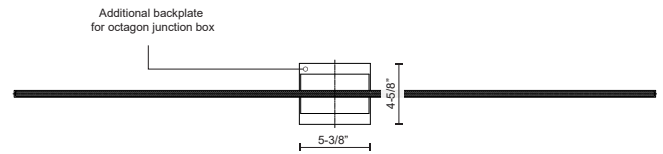

KUZCO

19054 28TH AVENUE
SURREY - BC V3Z 6M3
CANADA

WWW.KUZCOLIGHTING.COM

COMMENT