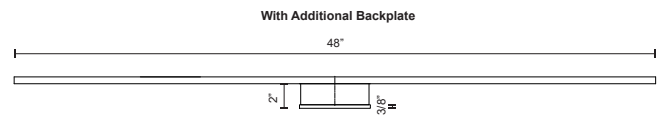

KUZCO

19054 28TH AVENUE
SURREY - BC V3Z 6M3
CANADA

WWW.KUZCOLIGHTING.COM

COMMENT