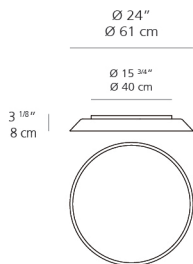

Dimensions

Packaging

1 Box

1 x 27-5/8" x 27-5/8" x 6-13/16" / 15.65 lbs - 70 cm x 70 cm x 17 cm / 7.1 kg

Light distribution

Direct

Luminaire weight

11.02 lbs / 5 kg