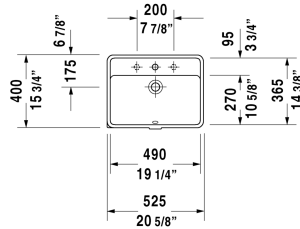

Starck 3 Vanity basin # 0302490000 / 0302490030

< 19 1/4" Inch >

Vanity basin	Dimension	Weight	Order number
undermount basin, with overflow, with faucet deck, hardware included, 19 1/4" Inch			
<b>Colors</b>			
00 White			
<b>Variant</b>			
●	19 1/4" x 14 3/8" Inch	18 lb	0302490000
●●●	19 1/4" x 14 3/8" Inch	18 lb	0302490030
<b>Infobox</b>			
Measurements of undercounter models represent interior measurements			
Sanitary ceramics with the special WonderGliss surface finish will remain clean and attractive-looking for a long time to come. When ordering WonderGliss please add a "1" as eleventh digit to the model number.			
Hardware for stone countertops, (with the exception of # 046651)		0.4 lb	005028

All drawings contain the necessary measurements which are subject to standard tolerances. They are stated in inch & mm and are non-binding. Exact measurements, in particular for customized installation scenarios, can only be taken from the finished ceramic piece.