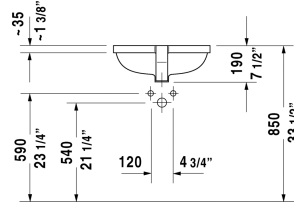

Starck 3 Vanity basin # 0302490000 / 0302490030

< 19 1/4" Inch >

Vanity basin	Dimension	Weight	Order number
undermount basin, with overflow, with faucet deck, hardware included, 19 1/4" Inch			
<b>Colors</b>			
00 White			
<b>Variant</b>			
●	19 1/4" x 14 3/8" Inch	18 lb	0302490000
●●●	19 1/4" x 14 3/8" Inch	18 lb	0302490030
<b>Infobox</b>			
Measurements of undercounter models represent interior measurements			
Sanitary ceramics with the special WonderGliss surface finish will remain clean and attractive-looking for a long time to come. When ordering WonderGliss please add a "1" as eleventh digit to the model number.			
Hardware for stone countertops, (with the exception of # 046651)		0.4 lb	005028

All drawings contain the necessary measurements which are subject to standard tolerances. They are stated in inch & mm and are non-binding. Exact measurements, in particular for customized installation scenarios, can only be taken from the finished ceramic piece.