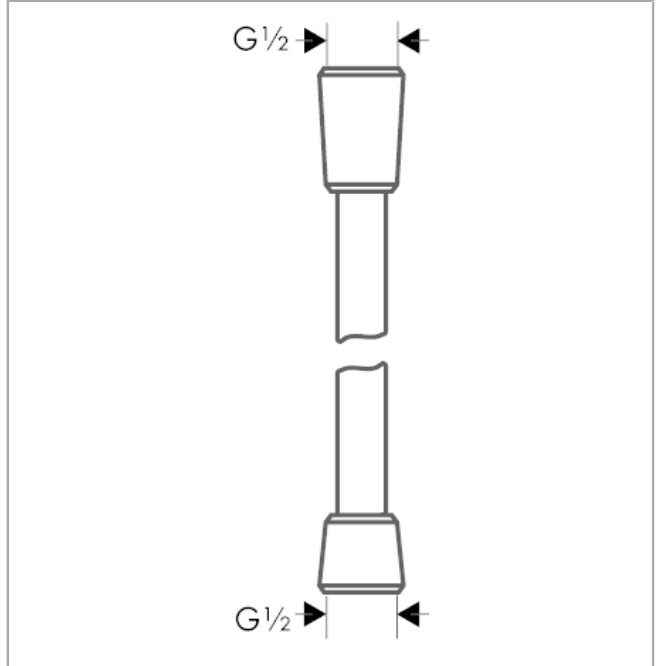

Isiflex

Handshower Hose Techniflex, 80"

Finishes : **chrome** Part no. : **28274000**

Description

Features

- high-quality shower hose with metal look
- Pivot connector prevents hose from tangling
- No-kink hose

Item details

List Price \$ 75.00

Product image

Scale drawing

Isiflex

Handshower Hose Techniflex, 80"

Finishes : **chrome** Part no. : **28274000**

Exploded drawing

Year of production: >12/00

Isiflex

Handshower Hose Techniflex, 80"

Finishes : **chrome** Part no. : **28274000**

Spare parts list

Year of production: >12/00

Pos.	Description	Part no.	Price	PU
1	seal	98058000	-	1