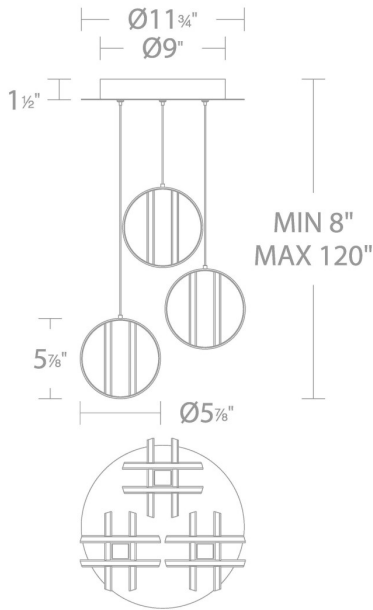

# Carillion

PD-36203R

**PRODUCT DESCRIPTION**

Elevate decorative luminaires to raise the bar for modern decorative lighting. Intersecting bands on cascading triple spheres reveal beautiful ambient lighting.

**FEATURES**

- Driver concealed within the canopy
- Ambient illumination
- Thin powered aircraft cables provide an ultra clean look for adjustable suspension height

**SPECIFICATIONS**

Rated Life	54000 Hours
Standards	ETL, cETL,Damp Location Listed
Input	120-277V,50/60Hz
Dimming	ELV: 100-5%,TRIAC: 100-5%
Color Temp	3000K
CRI	90
Construction	Die cast and extruded aluminum body with silicone diffuser

PD-36203R

Model & Size	Color Temp	Finish	LED Watts	LED Lumens	Delivered Lumens
PD-36203R 12"	3000K	AB Aged Brass	80.9W	2927	1019
	3000K	BK Black	80.9W	2927	1019
	3000K	BN Brushed Nickel	80.9W	2927	1019