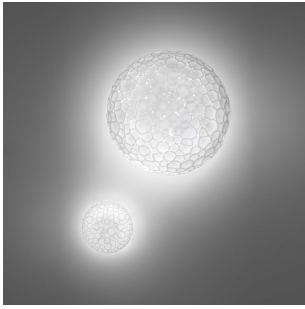

Meteorite 15 wall/ceiling

1704118A

SPECIFICATIONS

Design By

Pio & Tito Toso

Collection

Design

Specifications

Lamp type LED-T (Non Integrated) ONLY

Lamp max 4W LED E12/G16.5

Lamp Included No

Control type Dimmable 2-Wire

Input Voltage 120V

Power consumption 4.12W

Ballast N/A

Colors & Finishes

☐ White

Materials

- Diffuser in handblown double layer artistic glass
- Base in technopolymer and steel

Features & Accessories

- Glass made by succession of glass molding, frosting, sandblasting and etching techniques

Dimensions

5 7/8"
15 cm

5 7/16"
13.8 cm

Packaging

1 Box

1 x 7-15/16" x 7-15/16" x 8-3/8" / 2.03 lbs - 20 cm x 20 cm x 21 cm / .92 kg

Light distribution

Diffused

Luminaire weight

1.4 lbs / .64 kg

Warranty