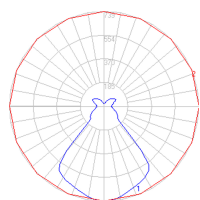

## Dimensions

## Packaging

3 Boxes

1 x 13-11/16" x 7-15/16" x 44-3/16" / 6.39 lbs - 34.5 cm x 20 cm x 112 cm / 2.9 kg

1 x 19-3/8" x 19-3/8" x 13" / 1.1 lbs - 49 cm x 49 cm x 33 cm / .5 kg

1 x 5-3/16" x 4-13/16" x 3-5/8" / .44 lbs - 13 cm x 12 cm x 9 cm / .2 kg

## Light distribution

Diffused

Red = Max Cd. Through Vertical plane  
Blue = Max Cd. Through Horizontal plane