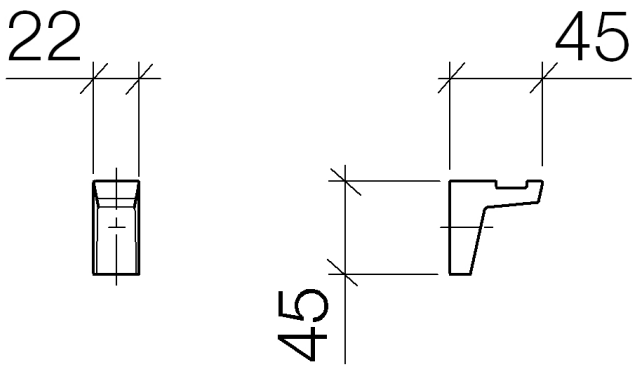

Sink - Supernova  
Hook - Champagne  
Article number: 83 251 730-47

- Width 7/8"
- Height 1-3/4"
- 1-3/4" Projection

Champagne

### Dimensional drawing

All dimensions in mm / inch = mm x 0,0394

Sink - Supernova

Hook - Champagne

Article number: 83 251 730-47

Sink - Supernova  
Hook - Champagne  
Article number: 83 251 730-47