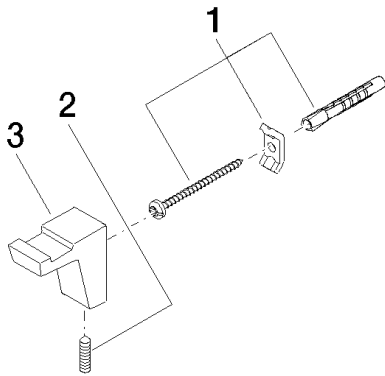

Sink - Supernova
Hook - Champagne
Article number: 83 251 730-47

Other surface finishes

polished chrome
83 251 730-00

More custom finish options are available via special production (xTra Service). Please see our finish matrix for availability and pricing or contact a Dornbracht representative.

Spare parts list

Number	Item Number	Designation	Number of units
1	05 17 20 716 00 90	Mounting bracket -	1
2	04 31 11 113 00 90	Mounting bracket -	1
3	08 18 60 528-47	Holder - Champagne	1