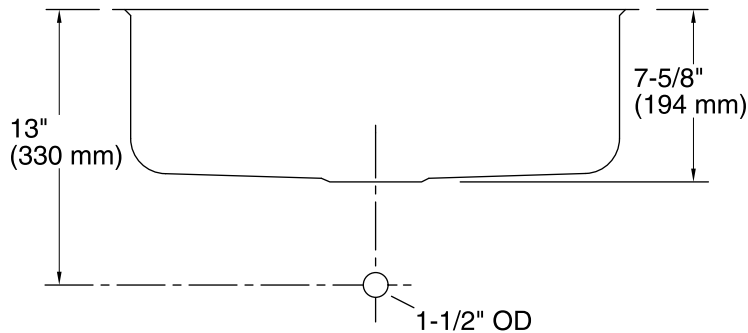

### Technical Information

All product dimensions are nominal.

Installation:	Under-mount
Min. base cabinet width:	27" (686 mm)
Bowl area (Center):	Length: 21-1/4" (540 mm) Width: 15-3/4" (400 mm) Bowl depth: 7-1/2" (191 mm) Water depth: 7-1/2" (191 mm)
Drain hole:	3-3/4" (94 mm)
Template:	113193-7, required, included