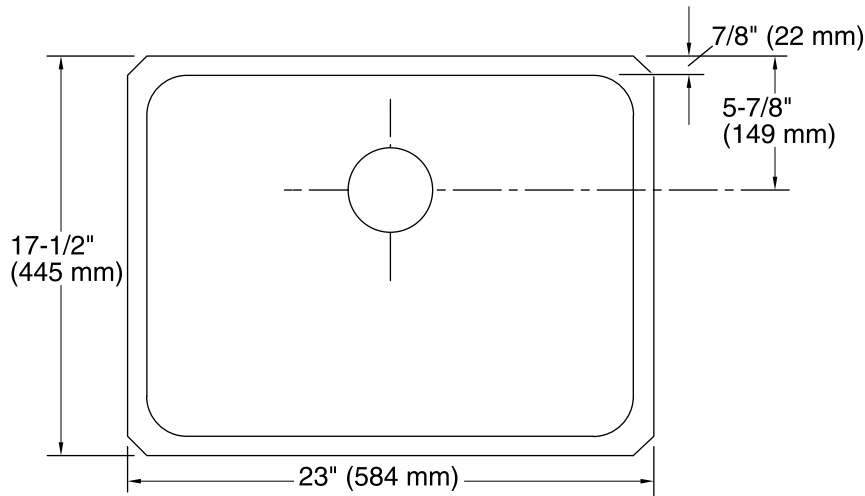

* Allow clearance around sink rim for clip attachment.