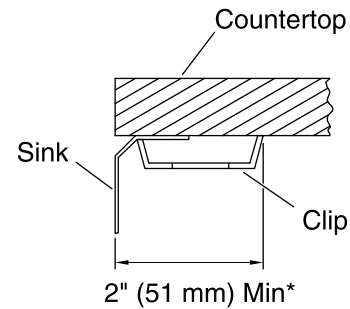

* Allow clearance around sink rim for clip attachment.