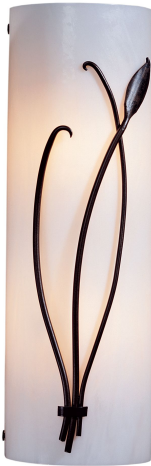

HUBBARDTON FORGE.

PRODUCT SPECIFICATIONS

*Image shown may not reflect your configured options

Forged Leaf and Stem Sconce

HUBBARDTON FORGE

Base Item #205770
Configured Item #205770-1052
 205770-SKT-RGT-07-BB0411

FINISH
 Dark Smoke - 07

GLASS
 White Art Glass (BB)

ORIENTATION
 Right

LAMPING
 Incandescent

OPTIONS

FINISH

Mahogany - 03
 Bronze - 05
 Dark Smoke - 07
 Burnished Steel - 08
 Black - 10
 Natural Iron - 20
 Gold - 25
 Vintage Platinum - 82
 Soft Gold - 84

GLASS

White Art Glass (BB)
 Ivory Art Glass (CC)

ORIENTATION

Left
 Right

LAMPING

Incandescent
 Fluorescent

SPECIFICATIONS

Forged Leaf and Stem Sconce

Base Item #: 205770
 Configured Item #: 205770-1052
 205770-SKT-RGT-07-BB0411

Direct wire wall sconce with glass options: Forged Leaf and Stem positioned on left or right.

- Handcrafted to order by skilled artisans in Vermont, USA
- Lifetime Limited Warranty when installed in residential setting